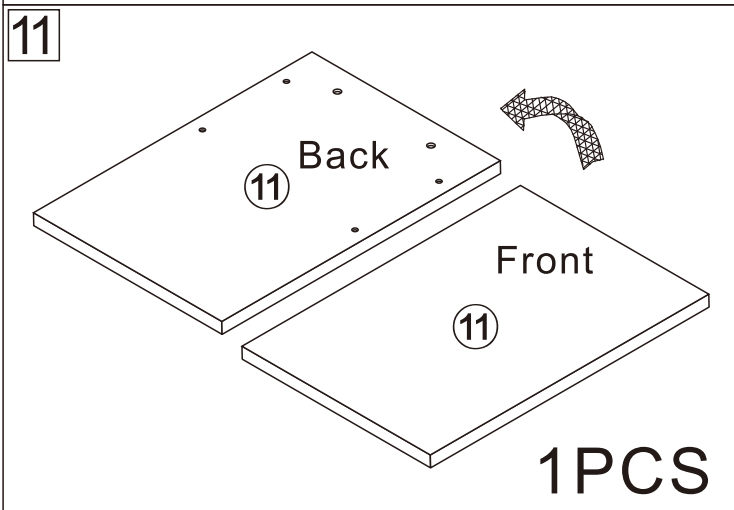

## DESK

2 Persons

SCAN for Video Instructions  
on how to Assemble this Desk

L1500\*W500\*H765MM

### Installation Instructions

Notes: Don't tighten screws completely at first, just in case parts were assembled wrongly and need disassemble. Tighten screws at last when all parts are put together.

Disassembly and installation of accessories

<b>A</b> 46PCS  15*10mm	<b>B</b> 46PCS  6*28mm	<b>C</b> 32PCS  3.5*14mm	<b>D</b> 24PCS  8*30mm	<b>E</b> 16PCS  4*12mm	<b>F</b> 4PCS 	<b>G</b> 2PCS  4*22mm	 Tools Recommended	
<b>H</b> 2PCS 	<b>I</b> 6PCS 	<b>J</b> 2PCS  φ 15mm						

Bx2

Bx8

<b>B</b>	46PCS
6*28mm	

2

A	8PCS	D	4PCS
			
15*10mm		8*30mm	

3

4

5