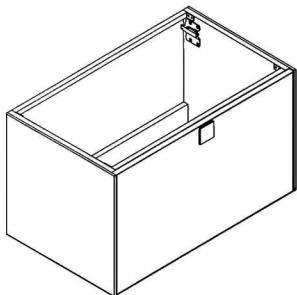

NICCI

Model: Nicci Single

Category: Vanity

Material: Wood + Murano Glass

Dimensions: 32"(L) x 19"(W) x 18.1"(H)

Description: Luxury Murano glass bathroom vanity in white and gold finish

*Numbers are in inches

SCHEMA MONTAGGIO ASSEMBLY INSTRUCTIONS

Prastra per fissaggio a parete
Wall-mounting plate

Stop per fissaggio a parete
Plug for wall-mounting plate

①

Smontaggio Cassetto premendo leve di sgancio
Disassemble drawer by pressing release clips