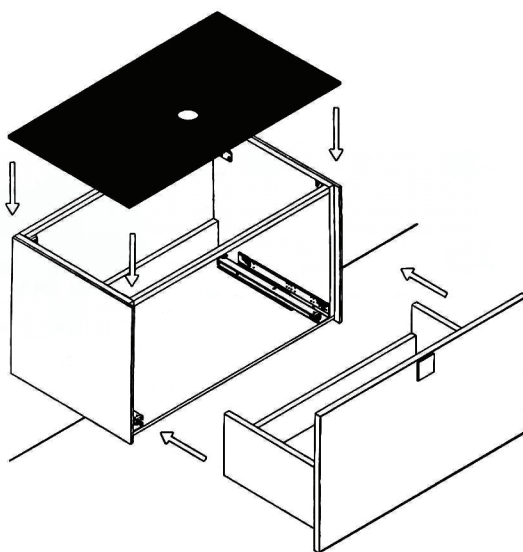

NICCI

Model: Nicci Single

Category: Vanity

Material: Wood + Murano Glass

Dimensions: 32"(L) x 19"(W) x 18.1"(H)

Description: Luxury Murano glass bathroom vanity in white and gold finish

*Numbers are in inches

SCHEMA MONTAGGIO ASSEMBLY INSTRUCTIONS

Prastra per fissaggio a parete
Wall-mounting plate

Stop per fissaggio a parete
Plug for wall-mounting plate

①

Smontaggio Cassetto premendo leve di sgancio
Disassemble drawer by pressing release clips

②

Fissaggio piastre a parete
Plate fixing on wall

③

Ancoraggio e registrazione della consolle
Unit anchoring and adjustment

④

installazione del piano ed inserimento
del cassetto su guida
Top board fixing on frame and drawer onto rails