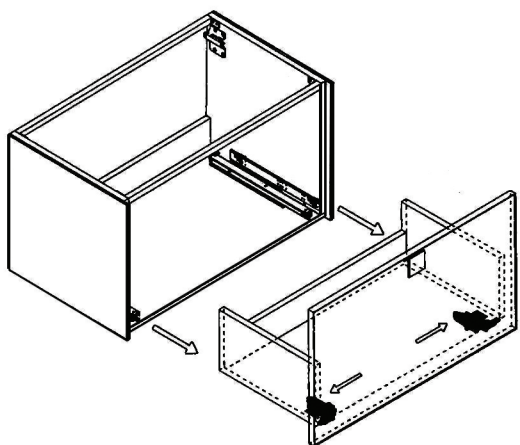

NICCI

Model: Nicci Single

Category: Vanity

Material: Wood + Murano Glass

Dimensions: 32"(L) x 19"(W) x 18.1"(H)

Description: Luxury Murano glass bathroom vanity in white and gold finish

*Numbers are in inches

SCHEMA MONTAGGIO ASSEMBLY INSTRUCTIONS

Prastra per fissaggio a parete
Wall-mounting plate

Stop per fissaggio a parete
Plug for wall-mounting plate

①

Smontaggio Cassetto premendo leve di sgancio
Disassemble drawer by pressing release clips