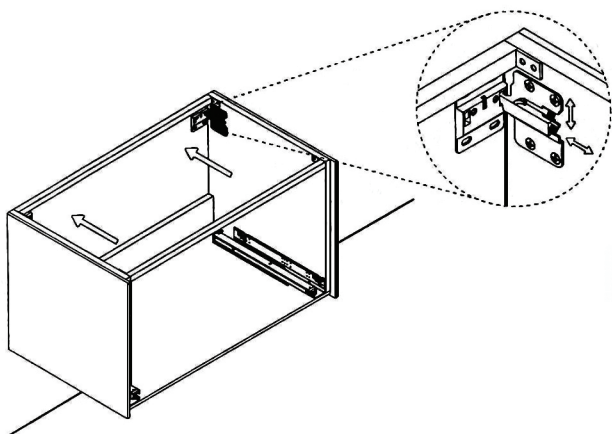

NICCI

Model: Nicci Single

Category: Vanity

Material: Wood + Murano Glass

Dimensions: 32"(L) x 19"(W) x 18.1"(H)

Description: Luxury Murano glass bathroom vanity in white and gold finish

*Numbers are in inches

SCHEMA MONTAGGIO ASSEMBLY INSTRUCTIONS

Prastra per fissaggio a parete
Wall-mounting plate

Stop per fissaggio a parete
Plug for wall-mounting plate

①

Smontaggio Cassetto premendo leve di sgancio
Disassemble drawer by pressing release clips

②

Fissaggio piastre a parete
Plate fixing on wall

③

Ancoraggio e registrazione della consolle
Unit anchoring and adjustment

④

installazione del piano ed inserimento
del cassetto su guida
Top board fixing on frame and drawer onto rails