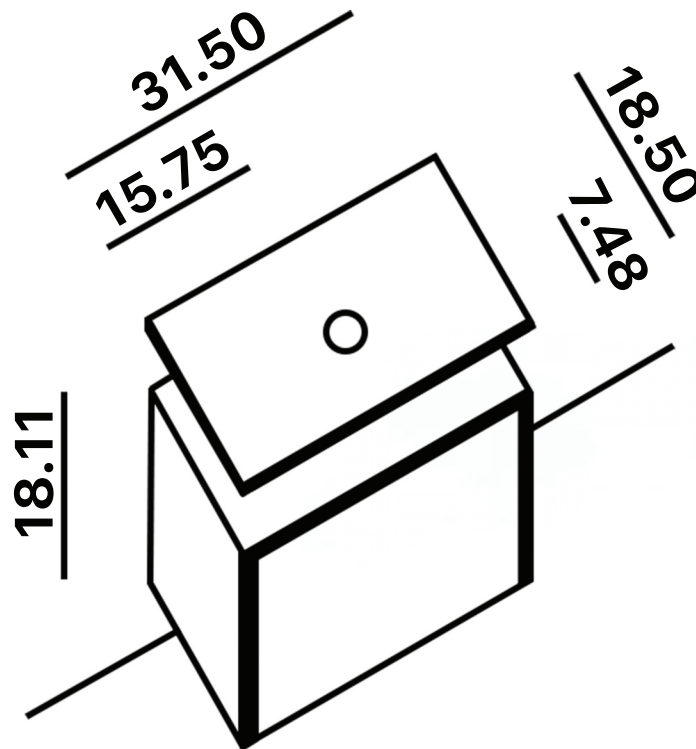

NICCI

Model: Nicci Single

Category: Vanity

Material: Wood + Murano Glass

Dimensions: 32"(L) x 19"(W) x 18.1"(H)

Description: Luxury Murano glass bathroom vanity in white and gold finish

*Numbers are in inches