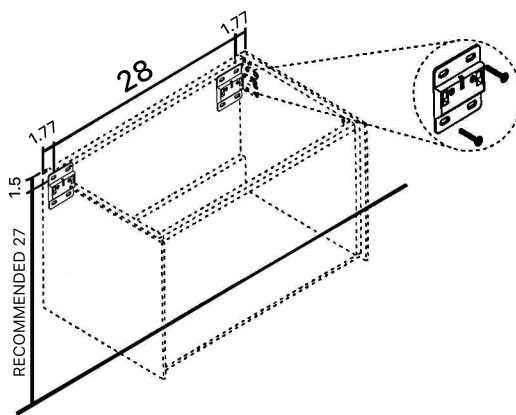

NICCI

Model: Nicci Single

Category: Vanity

Material: Wood + Murano Glass

Dimensions: 32"(L) x 19"(W) x 18.1"(H)

Description: Luxury Murano glass bathroom vanity in white and gold finish

*Numbers are in inches

SCHEMA MONTAGGIO ASSEMBLY INSTRUCTIONS

Prastra per fissaggio a parete
Wall-mounting plate

Stop per fissaggio a parete
Plug for wall-mounting plate

①

Smontaggio Cassetto premendo leve di sgancio
Disassemble drawer by pressing release clips