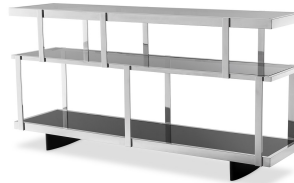

## SPECIFICATION SHEET

<b>Item no.</b>	114829
<b>Item description</b>	Dresser Nesto polished stainless steel
<b>Category</b>	Cabinets
<b>Type</b>	Shelves

### ITEM MEASUREMENTS

<b>Dimensions (cm)</b>	180 x 46 x H. 91 cm
<b>Dimensions (inch)</b>	70.87" x 18.11" x 35.83" H
<b>Glass thickness (mm)</b>	8
<b>Glass thickness (inch)</b>	0,315

### SPECIFICATIONS

<b>Material(s)</b>	114829A: Glass   Stainless steel   Iron 114829B: Glass   Stainless steel   Iron
<b>Finish(es)/colour(s)</b>	Polished stainless steel   smoke glass   black glass
<b>Suitable for</b>	Indoor use/dry locations only
<b>Shelf quantity</b>	3
<b>Assembly</b>	No assembly required

#### **114829A - Dresser Nesto polished stainless steel - Frame - 1pc(s)**

<b>Package measurements</b>	1,83 x 0,49 x 0,94
<b>Volume</b>	0,8429
<b>Gross weight (kg)</b>	28,00