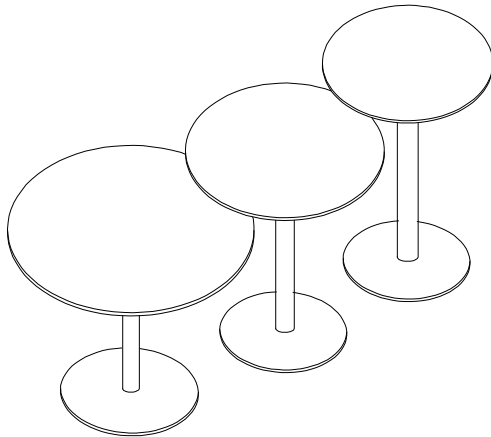

# 3-pcs Round Metal Coffee Table Set with Marble Finish Table Top and Black Powder Coating Finish Frame(16"/18"/20")

Please assemble your product on soft surface to avoid scratches and damages.

NOTE:DO NOT TIGHTEN THE SCREWS BEFORE THE ASSEMBLY IS COMPLETED