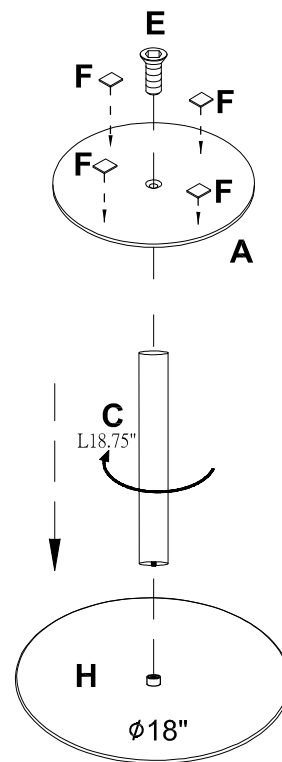

# 3-pcs Round Metal Coffee Table Set with Marble Finish Table Top and Black Powder Coating Finish Frame(16"/18"/20")

Please assemble your product on soft surface to avoid scratches and damages.

NOTE:DO NOT TIGHTEN THE SCREWS BEFORE THE ASSEMBLY IS COMPLETED