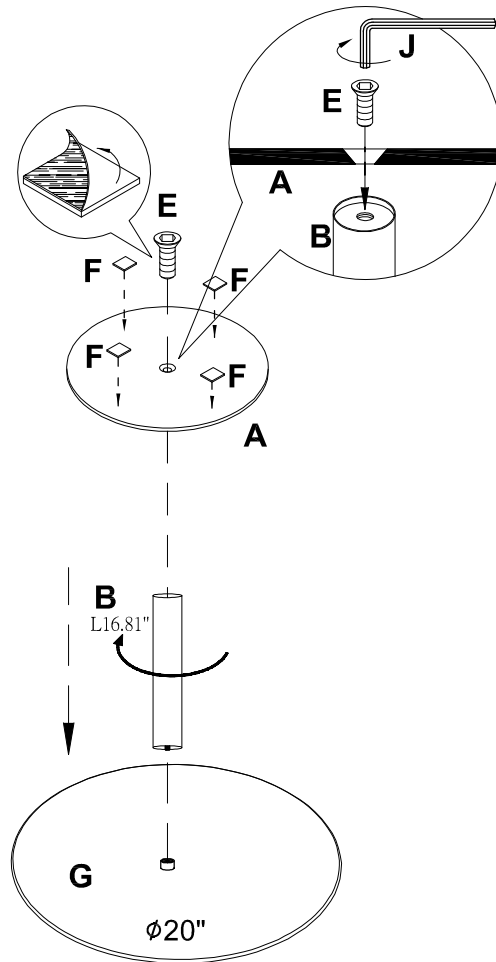

# 3-pcs Round Metal Coffee Table Set with Marble Finish Table Top and Black Powder Coating Finish Frame(16"/18"/20")

Please assemble your product on soft surface to avoid scratches and damages.

NOTE:DO NOT TIGHTEN THE SCREWS BEFORE THE ASSEMBLY IS COMPLETED