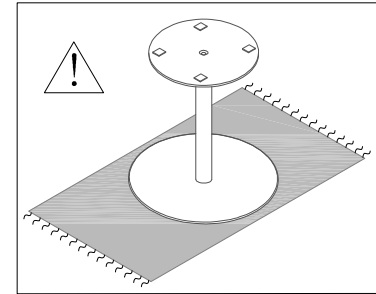

# 3-pcs Round Metal Coffee Table Set with Marble Finish Table Top and Black Powder Coating Finish Frame(16"/18"/20")

Please assemble your product on soft surface to avoid scratches and damages.

NOTE:DO NOT TIGHTEN THE SCREWS BEFORE THE ASSEMBLY IS COMPLETED