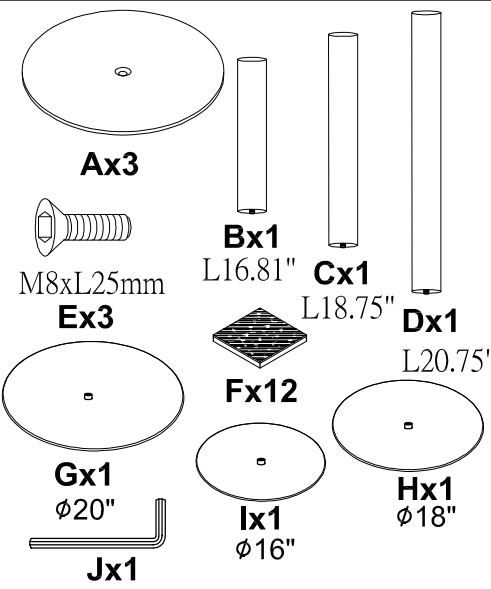

# 3-pcs Round Metal Coffee Table Set with Marble Finish Table Top and Black Powder Coating Finish Frame(16"/18"/20")

Please assemble your product on soft surface to avoid scratches and damages.

NOTE:DO NOT TIGHTEN THE SCREWS BEFORE THE ASSEMBLY IS COMPLETED