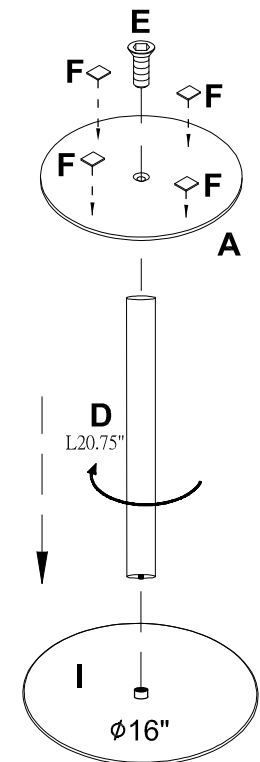

# 3-pcs Round Metal Coffee Table Set with Marble Finish Table Top and Black Powder Coating Finish Frame(16"/18"/20")

Please assemble your product on soft surface to avoid scratches and damages.

NOTE:DO NOT TIGHTEN THE SCREWS BEFORE THE ASSEMBLY IS COMPLETED