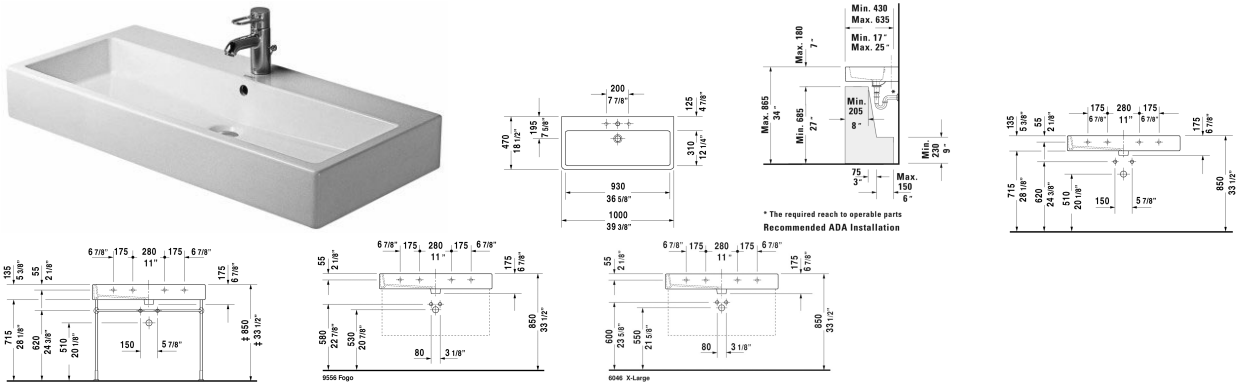

Vero Furniture washbasin # 045410..00 / 045410..30 / 045410..60

< 39 3/8" Inch >

Furniture washbasin	Dimension	Weight	Order number
with faucet deck, underside fully glazed, wall-mounted, hardware included, cUPC® listed*, 39 3/8" Inch			
<b>Colors</b>			
00 White 08 Black			
<b>Variant</b>			
● with overflow	39 3/8" x 18 1/2" Inch	62.2 lb	045410..00
●●● with overflow	39 3/8" x 18 1/2" Inch	62.2 lb	045410..30
☒ with overflow	39 3/8" x 18 1/2" Inch	62.2 lb	045410..60

**Infobox**  
 \* Complies with following standards: ASME A112.19.2/CSA B45.1, When installing ceramics larger than 39 3/8", 2 sets of basin hardware # 6951000000 are required, Washbasin is not ADA compliant in combination with pedestal, siphon cover or metal console

<b>Accessory for ceramics</b>			
Push button drain assembly for washbasins with overflow	2" Inch	0.8 lb	005052
Towel rail square tube 1/2", Chrome, for washbasin # 045410, 235010	37 5/8" Inch	1.5 lb	003039
Design Siphon		3.3 lb	005036

*All drawings contain the necessary measurements which are subject to standard tolerances. They are stated in inch & mm and are non-binding. Exact measurements, in particular for customized installation scenarios, can only be taken from the finished ceramic piece.*