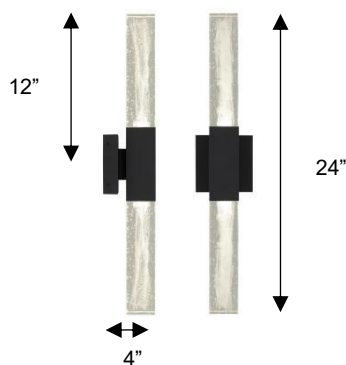

# Wall Sconce

## DIMENSIONS

Height: 24"  
 Width/Diameter: 4 3/4"  
 Depth: 4"  
 Minimum Height:  
 Maximum Height:  
 Canopy/Backplate: 4 3/4"x4 3/4"  
 Product Weight: 10.3 lb

## SPECIFICATIONS

Location Listed: Wet  
 IP Rating: IP44  
 Rated Life: 54000 Hours  
 Standards: ETL, cETL, ADA  
 Input: 120~277 VAC, 50/60Hz  
 TRIAC Dimming: 100-10%  
 Mounting: Wall Mount  
 Color Temperature: Adjustable  
 3000K/4000K/5000K  
 CRI Rating: 80  
 Material: Aluminum  
 Diffuser Material: Clear Wispy Opal Glass