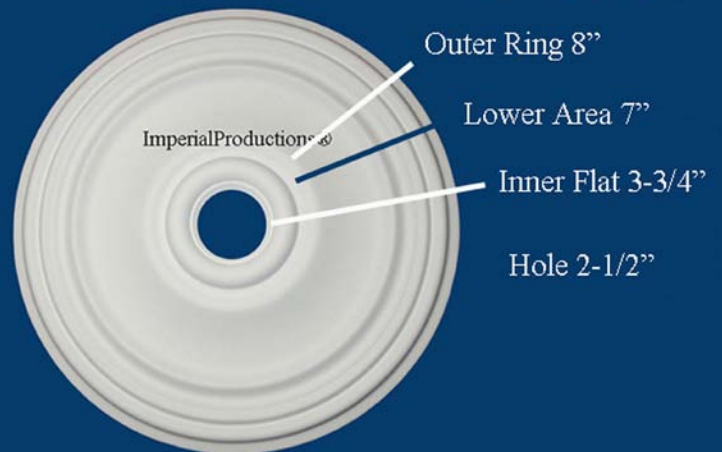

Imperial Productions®
IPNP1019H

Dimensions

Diameter 21" (53.5cm)
 Projection 1-1/2" (3.8cm)
 Hole Size 2-1/2"
 Fits Canopy to 7" (17.7cm)

ImperialProductions®

Materials

ArchPolymer™

an artificial Plaster primed white easy to install with the approved adhesive and a brad nailer. Finish joining edges with poly spackling compound. Optional Class A fire rating available. Exterior & Interior use

GRG-NeoPlaster™

Much stronger than traditional plaster Class A fire rated product. Screw & glue into place. Priming by others. Interior use.

<----- Diameter -----> 21" (53.5cm)

ImperialProductions®

Outer Ring 8"

Lower Area 7"

Inner Flat 3-3/4"

Hole 2-1/2"

Projection

1-1/2"

3.8cm

IPNP1019H

Your Chandelier canopy sits on the medallion surface and does not go through the hole
 Fits Canopy to 7-1/2" on the outer recess
 or 6" in the inner recess