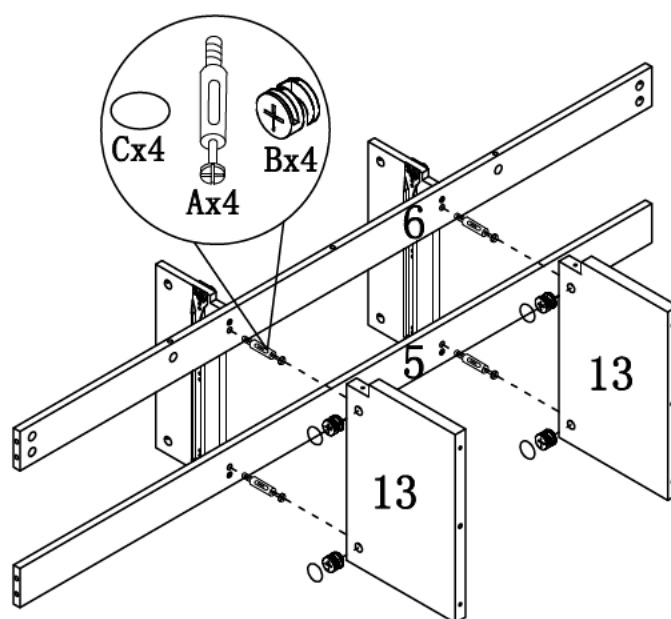

STEP1/ ETAPE 1

STEP2/ ETAPE 2