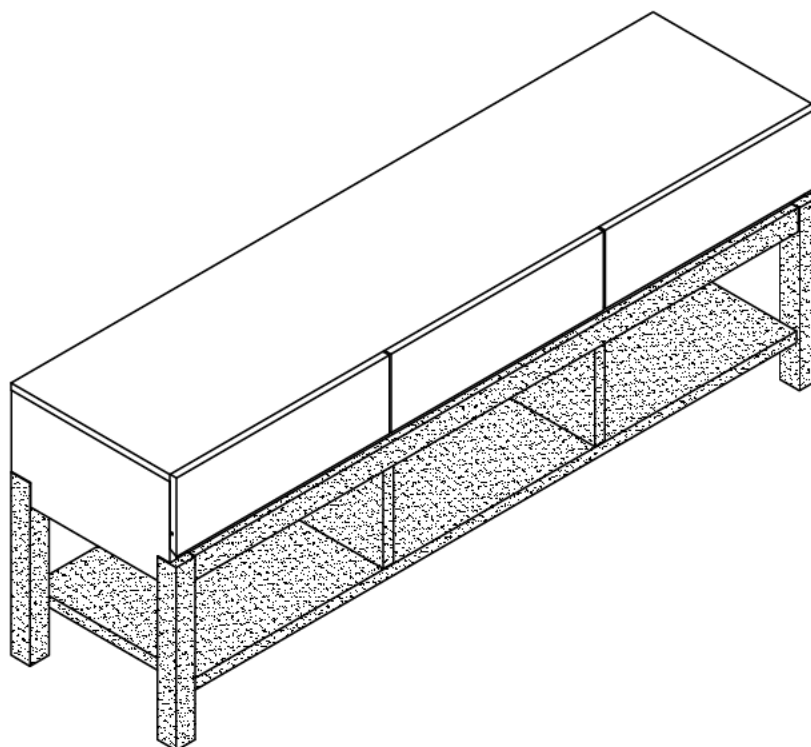

ASSEMBLY INSTRUCTIONS / INSTRUCTIONS D'ASSEMBLAGE

ITEM NO/NO ARTICLE: TV STAND/Meuble TV/

PARTS IDENTIFICATIONS / IDENTIFICATION DES PIECES

ITEM NO/NO ARTICLE: TV STAND/Meuble TV/

(1)	1pc	(6)	1pc	(11)	1pc	(16)	1pc	(21)	3pcs
(2)	1pc	(7)	1pc	(12)	1pc	(17)	1pc	(22)	3pcs
(3)	1pc	(8)	1pc	(13)	2pcs	(18)	1pc	(23)	1pc
(4)	2pcs	(9)	1pc	(14)	1pc	(19)	3pcs		
(5)	1pc	(10)	1pc	(15)	2pcs	(20)	3pcs		

HARDWARE IDENTIFICATIONS/ IDENTIFICATION DU KIT D'ASSEMBLAGE

ITEM NO/NO ARTICLE: TV STAND/Meuble TV/

A		L29	34pcs
B		Ø15	34pcs
C		Ø22	4pcs
D		Ø8x25	17pcs
E		Ø4x35	6pcs
F		Ø4x25	4pcs
G		Ø7x48	4pcs
H		Ø8xØ16x2	4pcs
I		Ø16	6pcs
J			34pcs
K		Ø4x30	12pcs
L		L20	12pcs
M		Ø12	12pcs
N		Glue: For securing please apply to wood dowel first before inserting into panel	1pc