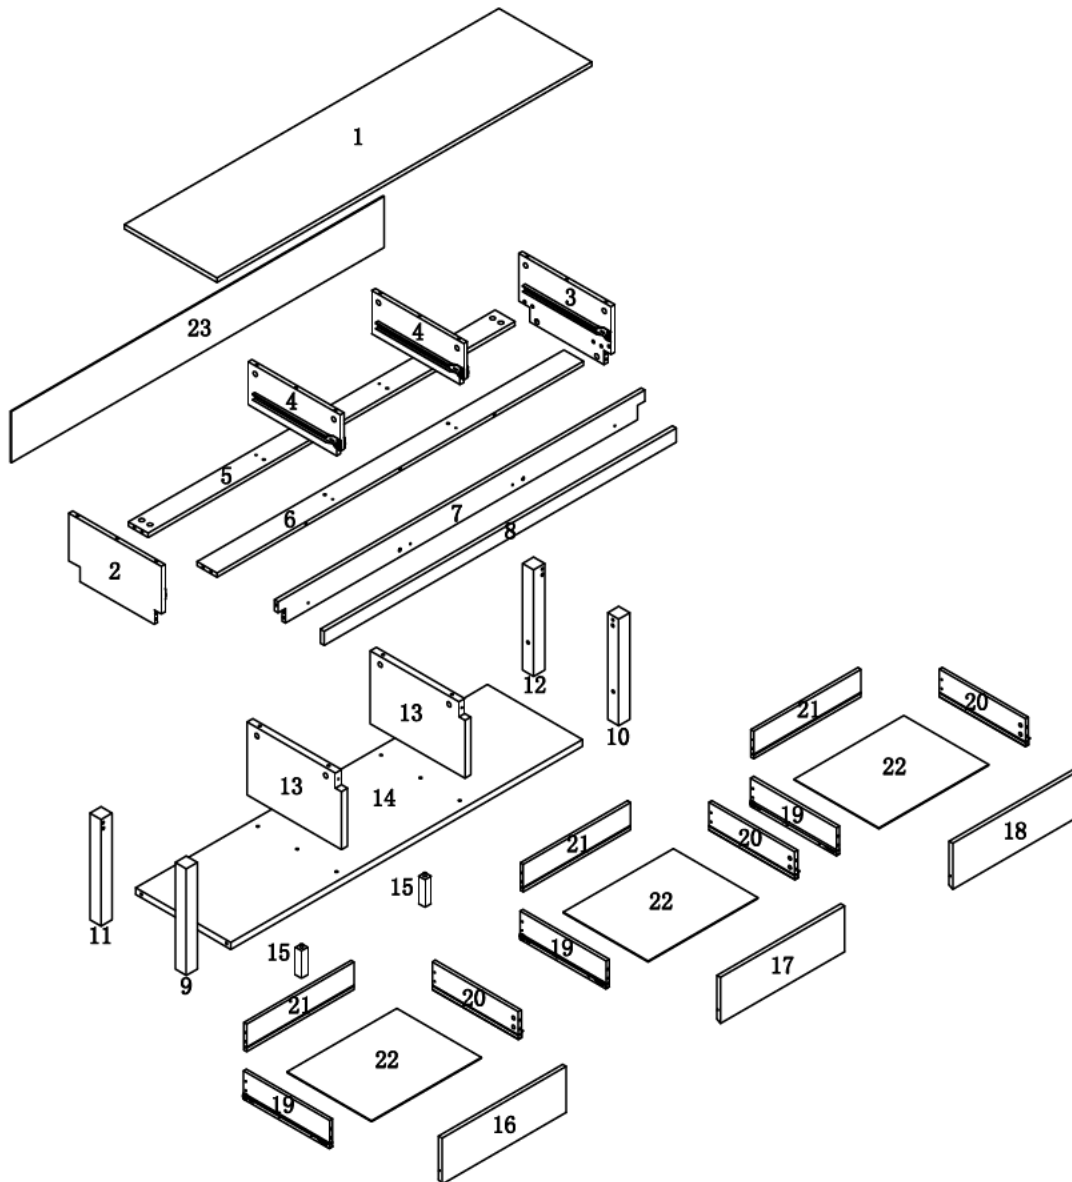

ASSEMBLY INSTRUCTIONS / INSTRUCTIONS D'ASSEMBLAGE

ITEM NO/NO ARTICLE: TV STAND/Meuble TV/

PARTS IDENTIFICATIONS / IDENTIFICATION DES PIECES

ITEM NO/NO ARTICLE: TV STAND/Meuble TV/

(1)	1pc	(6)	1pc	(11)	1pc	(16)	1pc	(21)	3pcs
(2)	1pc	(7)	1pc	(12)	1pc	(17)	1pc	(22)	3pcs
(3)	1pc	(8)	1pc	(13)	2pcs	(18)	1pc	(23)	1pc
(4)	2pcs	(9)	1pc	(14)	1pc	(19)	3pcs		
(5)	1pc	(10)	1pc	(15)	2pcs	(20)	3pcs		

HARDWARE IDENTIFICATIONS/ IDENTIFICATION DU KIT D'ASSEMBLAGE

ITEM NO/NO ARTICLE: TV STAND/Meuble TV/

A		L29	34pcs
B		Ø15	34pcs
C		Ø22	4pcs
D		Ø8x25	17pcs
E		Ø4x35	6pcs
F		Ø4x25	4pcs
G		Ø7x48	4pcs
H		Ø8xØ16x2	4pcs
I		Ø16	6pcs
J			34pcs
K		Ø4x30	12pcs
L		L20	12pcs
M		Ø12	12pcs
N		Glue: For securing please apply to wood dowel first before inserting into panel	1pc