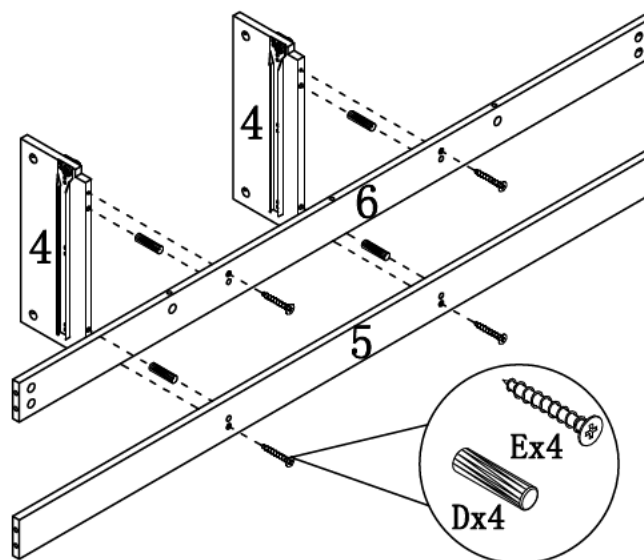

ITEM NO/NO ARTICLE: TV STAND/Meuble TV/