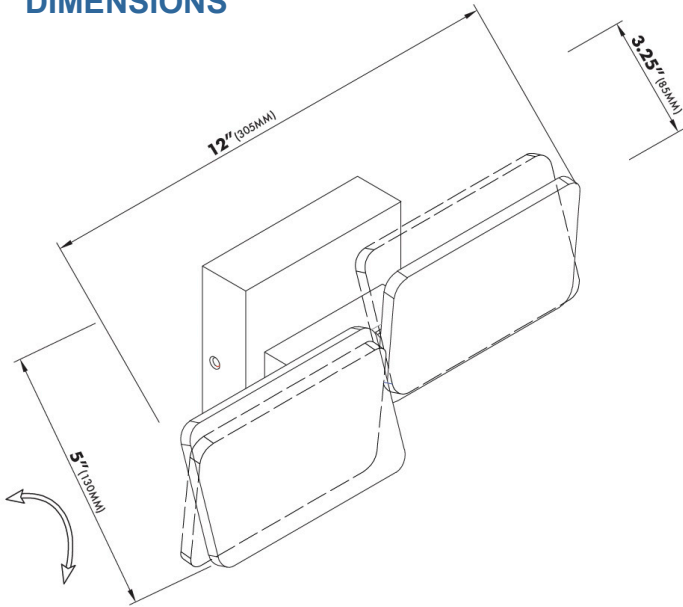

AVAILABLE FINISHES

DIMENSIONS