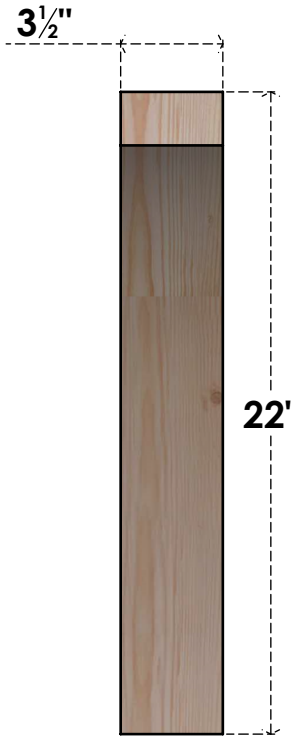

BRC04X22X22THR00SDF

3 1/2"W X 22"D X 22"H THORTON SMOOTH BRACE, DOUGLAS FIR

SIDE

FRONT

EKENA MILLWORK
 2300 WEST MAIN ST.
 CLARKSVILLE, TX 75426
 TOLL FREE: 866-607-0453
 WWW.EKENAMILLWORK.COM

NOTES

1. INSTALLATION TO BE COMPLETED IN ACCORDANCE WITH MANUFACTURER'S SPECIFICATIONS.
2. DRAWING MAY NOT BE TO SCALE
3. THIS DRAWING IS INTENDED FOR DESIGN AND PLANNING PURPOSES ONLY.
4. ALL INFORMATION CONTAINED HEREIN WAS CURRENT AT THE TIME OF DEVELOPMENT BUT MUST BE REVIEWED AND APPROVED BY THE PRODUCT MANUFACTURER TO BE CONSIDERED ACCURATE.
5. PRODUCTS ARE NOT KILN DRIED. THIS ITEM IS UNIQUE AND WILL CONTAIN THE NATURAL VARIATIONS THAT THE WOOD SPECIES OFFERS. THIS MAY RESULT IN VARIATIONS UP TO 1/4"