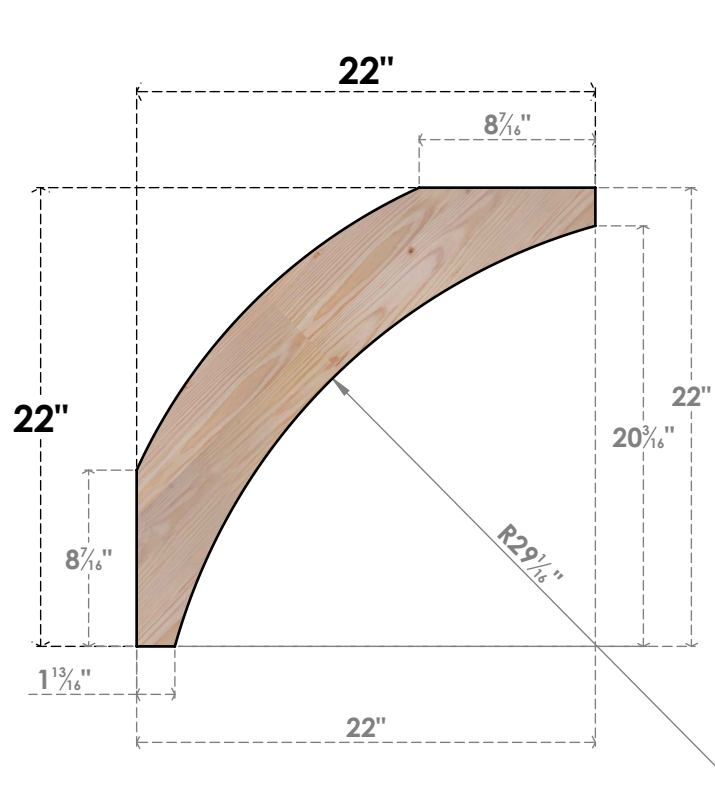

BRC04X22X22THR00SDF

3 1/2"W X 22"D X 22"H THORTON SMOOTH BRACE, DOUGLAS FIR

SIDE

FRONT

EKENA MILLWORK
 2300 WEST MAIN ST.
 CLARKSVILLE, TX 75426
 TOLL FREE: 866-607-0453
 WWW.EKENAMILLWORK.COM

NOTES

1. INSTALLATION TO BE COMPLETED IN ACCORDANCE WITH MANUFACTURER'S SPECIFICATIONS.
2. DRAWING MAY NOT BE TO SCALE
3. THIS DRAWING IS INTENDED FOR DESIGN AND PLANNING PURPOSES ONLY.
4. ALL INFORMATION CONTAINED HEREIN WAS CURRENT AT THE TIME OF DEVELOPMENT BUT MUST BE REVIEWED AND APPROVED BY THE PRODUCT MANUFACTURER TO BE CONSIDERED ACCURATE.
5. PRODUCTS ARE NOT KILN DRIED. THIS ITEM IS UNIQUE AND WILL CONTAIN THE NATURAL VARIATIONS THAT THE WOOD SPECIES OFFERS. THIS MAY RESULT IN VARIATIONS UP TO 1/4"