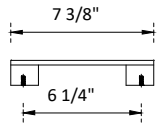

# SPECIFICATIONS

Handle:  
Overall length : 7 3/8" (186mm)  
center to center : 6 1/4" (160mm)

Knob:  
Overall length : 2" (50mm)  
center to center : 1 1/4" (32mm)