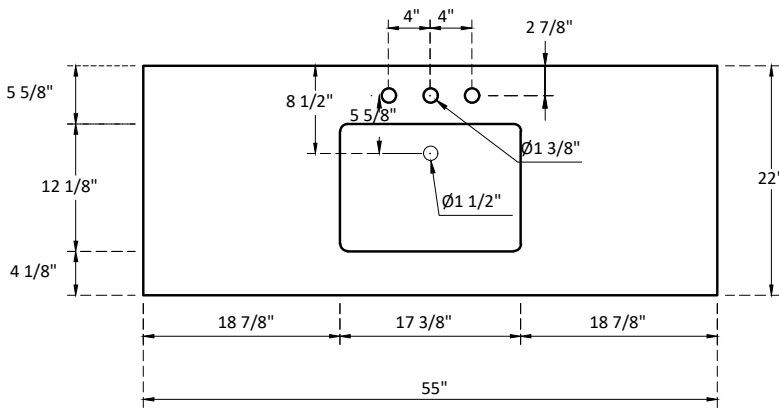

# SPECIFICATIONS

Handle:  
Overall length : 7 3/8" (186mm)  
center to center : 6 1/4" (160mm)

Knob:  
Overall length : 2" (50mm)  
center to center : 1 1/4" (32mm)