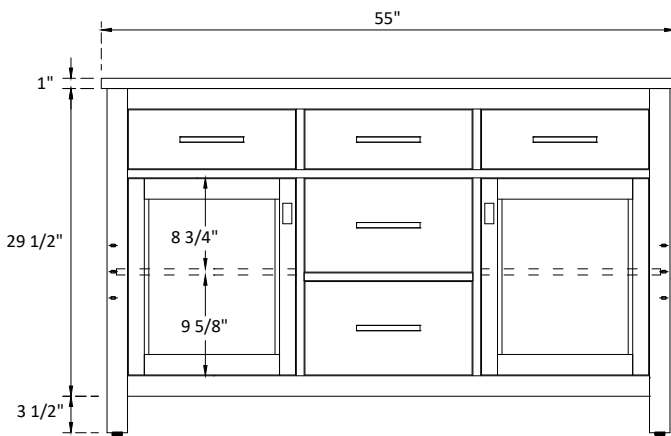

# SPECIFICATIONS

Handle:  
Overall length : 7 3/8" (186mm)  
center to center : 6 1/4" (160mm)

Knob:  
Overall length : 2" (50mm)  
center to center : 1 1/4" (32mm)