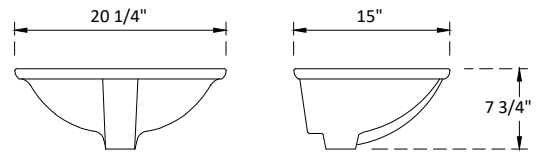

# SPECIFICATIONS

Handle:  
Overall length : 7 3/8" (186mm)  
center to center : 6 1/4" (160mm)

Knob:  
Overall length : 2" (50mm)  
center to center : 1 1/4" (32mm)