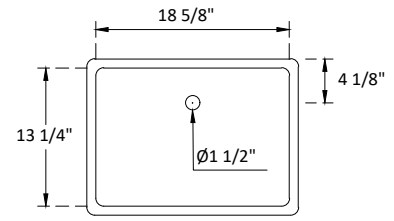

# SPECIFICATIONS

Handle:  
Overall length : 7 3/8" (186mm)  
center to center : 6 1/4" (160mm)

Knob:  
Overall length : 2" (50mm)  
center to center : 1 1/4" (32mm)