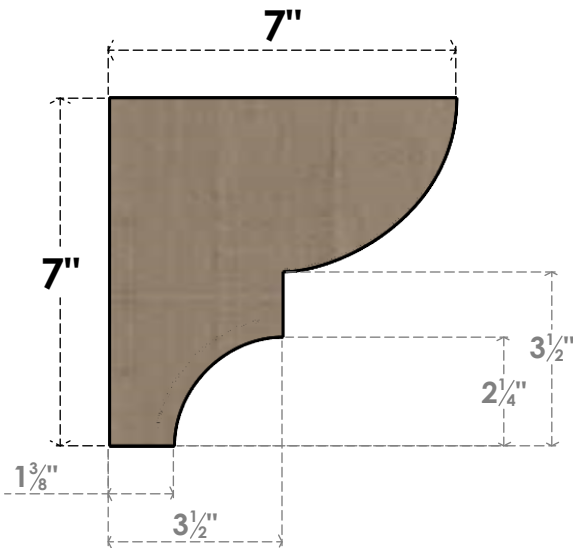

ITEM NUMBER: CORU07X07X07RIDRCPR

7"W X 7"D X 7"H SERIES 1 WIDE RIDGEWOOD ROUGH CEDAR TIMBERTHANE
FAUX WOOD CORBEL, PRIMED

SIDE PROFILE

FRONT PROFILE

ISOMETRIC

EKENA MILLWORK
2300 WEST MAIN ST.
CLARKSVILLE, TX 75426
TOLL FREE: 866-607-0453
WWW.EKENAMILLWORK.COM

NOTES

1. INSTALLATION TO BE COMPLETED IN ACCORDANCE WITH MANUFACTURER'S SPECIFICATIONS.
2. DRAWING MAY NOT BE TO SCALE
3. THIS DRAWING IS INTENDED FOR DESIGN AND PLANNING PURPOSES ONLY.
4. ALL INFORMATION CONTAINED HEREIN WAS CURRENT AT THE TIME OF DEVELOPMENT BUT MUST BE REVIEWED AND APPROVED BY THE PRODUCT MANUFACTURER TO BE CONSIDERED ACCURATE.
5. TIMBERTHANE ARCHITECTURAL PRODUCTS ARE MADE FROM HIGH DENSITY URETHANE AND COME FACTORY PRIMED