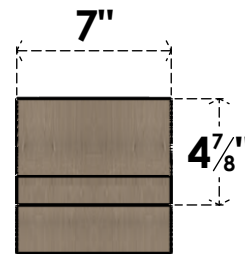

ITEM NUMBER: CORU07X07X07RIDRCPR

7"W X 7"D X 7"H SERIES 1 WIDE RIDGEWOOD ROUGH CEDAR TIMBERTHANE
FAUX WOOD CORBEL, PRIMED

SIDE PROFILE

FRONT PROFILE

ISOMETRIC

EKENA MILLWORK
2300 WEST MAIN ST.
CLARKSVILLE, TX 75426
TOLL FREE: 866-607-0453
WWW.EKENAMILLWORK.COM