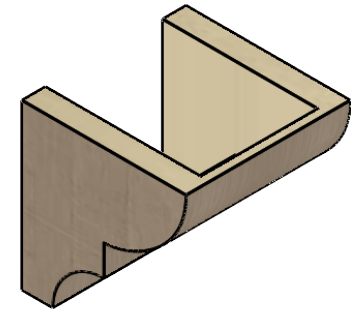

ITEM NUMBER: CORU07X07X07RIDRCPR

7"W X 7"D X 7"H SERIES 1 WIDE RIDGEWOOD ROUGH CEDAR TIMBERTHANE
FAUX WOOD CORBEL, PRIMED

SIDE PROFILE

FRONT PROFILE

ISOMETRIC

EKENA MILLWORK
2300 WEST MAIN ST.
CLARKSVILLE, TX 75426
TOLL FREE: 866-607-0453
WWW.EKENAMILLWORK.COM

NOTES

1. INSTALLATION TO BE COMPLETED IN ACCORDANCE WITH MANUFACTURER'S SPECIFICATIONS.
2. DRAWING MAY NOT BE TO SCALE
3. THIS DRAWING IS INTENDED FOR DESIGN AND PLANNING PURPOSES ONLY.
4. ALL INFORMATION CONTAINED HEREIN WAS CURRENT AT THE TIME OF DEVELOPMENT BUT MUST BE REVIEWED AND APPROVED BY THE PRODUCT MANUFACTURER TO BE CONSIDERED ACCURATE.
5. TIMBERTHANE ARCHITECTURAL PRODUCTS ARE MADE FROM HIGH DENSITY URETHANE AND COME FACTORY PRIMED