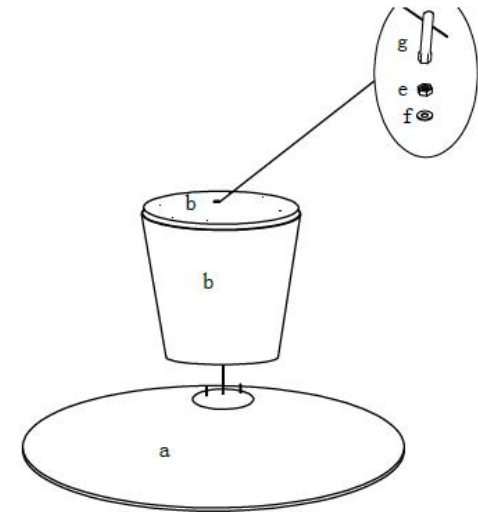

ASSEMBLY INSTRUCTIONS.

COFFEE TABLE WALNUT

THANK YOU FOR YOUR PURCHASE!

PARTS AND HARDWARE.

ø965*95mm

b x 1

ø428*285mm

b x 1

g x 1

h x 4

NOTES.

Thank you for purchasing this quality product! Be sure to check all packing material carefully for small part that may have come loose inside the carton during shipping

CAUTION: The item is heavy, assembly should be performed by two people.

STEP 1.

STEP 2.

STEP 3.

STEP 4.