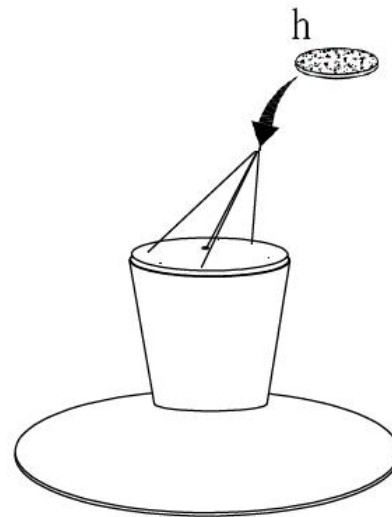

PARTS AND HARDWARE.

ø965*95mm

b x 1

ø428*285mm

b x 1

M10*320mm

C x 1

ø10*30mm

d x 2

M10

e x 1

ø12*ø25*1.0mm

f x 1

g x 1

h x 4

NOTES.

Thank you for purchasing this quality product! Be sure to check all packing material carefully for small part that may have come loose inside the carton during shipping

CAUTION: The item is heavy, assembly should be performed by two people.

STEP 1.

STEP 2.

STEP 3.

STEP 4.