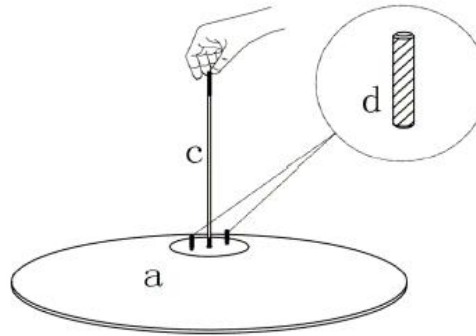

ASSEMBLY INSTRUCTIONS.

COFFEE TABLE WALNUT

THANK YOU FOR YOUR PURCHASE!

PARTS AND HARDWARE.

ø965*95mm

b x 1

ø428*285mm

b x 1

M10*320mm

C x 1

ø10*30mm

d x 2

M10

e x 1

ø12*ø25*1.0mm

f x 1

g x 1

h x 4

NOTES.

Thank you for purchasing this quality product! Be sure to check all packing material carefully for small part that may have come loose inside the carton during shipping

CAUTION: The item is heavy, assembly should be performed by two people.

STEP 1.

STEP 2.

STEP 3.

STEP 4.