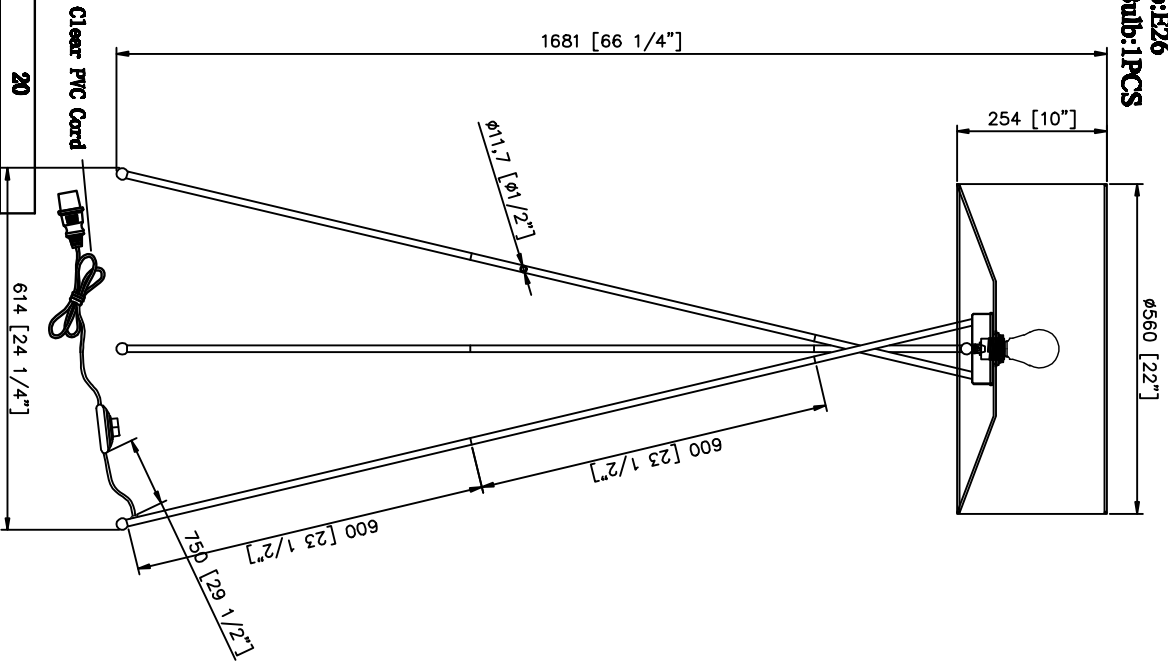

Finish:
Colorway: BR Brass
Type of Bulb: E26
Number of Bulb: 1PCS

FACTORY	20
ITEM NO.	LD6191BR
DRAFTER	
DATE	2018.07.03

Model#:	LD6191BR	Max Wattage:	60W
Number of Tiers:	1	Voltage:	110-125V
Fixture Material:	Metal+Fabric	Finish:	Brass+White
Shade Included:	Yes	Hardware Finish:	Brass
Shade Material:	Fabric	Hardware Material:	Metal
Shade Color:	White	Crystal Trim:	N/A
Shade Shape:	Round	Crystal Color :	N/A
Shade Height:	10"	UL & ULc Standard :	Yes
Shade Width:	22"	Base Length:	
		(IN)	
Shade Length:	N/A	Base Width:	
		(IN)	
Switch Type:	Foot	Base Height:	
		(IN)	
Electrical Plug:	Yes	Product Weight:	5.1
		(LBS)	
USB:	No	Shipment type:	Small parcel
Outlet:	No	Box 1 Length:	25"
Wire Included (LNCD) :	96"	Box 1 Width:	25"
Wire color:	Clear	Box 1 Height:	13"
Assembly required Yea/ No	Yes	Box 1 Weight (LBS) :	9.7
Length (in.)	N/A	Box 2 Length:	
Width / Diameter (in.)	24"	Box 2 Width:	
Height (in.)	66"	Box 2 Height:	
Light Bulbs :	1	Box 2 Weight (LBS) :	
Bulb Type:	E26		
Bulb Shape:	Round		
Bulb Wattage:	60W		