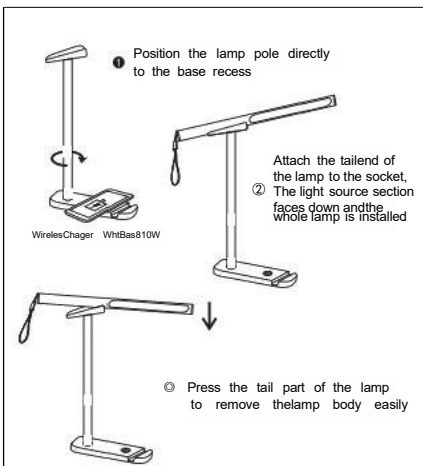

⑤ Installation Method