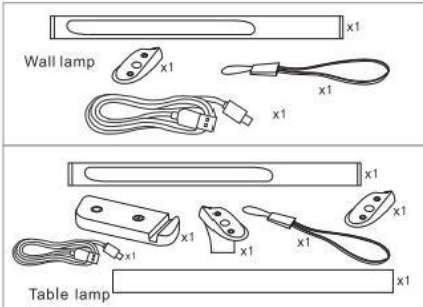

MagiC LAMP

Wireless Charger Whit Base 10W

① Accessories List

② Specification

Item No.:YD9912
 Lumin:350Lm
 Color Temperature:3000K-6500K
 Working Life:50000 Hours
 Watts:7W
 Electric Current:2A
 Working Voltage:5V
 Water Proof Rate:IP20

③ Chargeable with Power Source

④ Guide to use

⑤ Installation Method

⑥ Installation Method of the Lamp base

▲ Attention Please

- ① It is not suitable to disassemble, repair and replace any part of the lamp
- ② Do not place the lamp in high temperature or damp space
- ③ Do not spray any liquid on the lamp
- ④ Do not use combustible materials to cover magnetic seats
- ⑤ Unfavorable direct light source