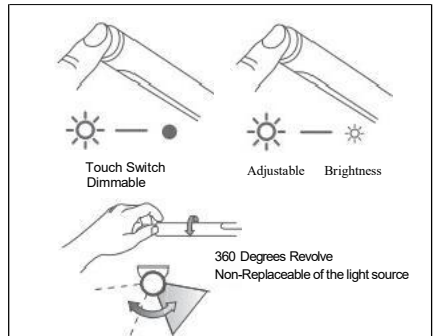

④ Guide to use