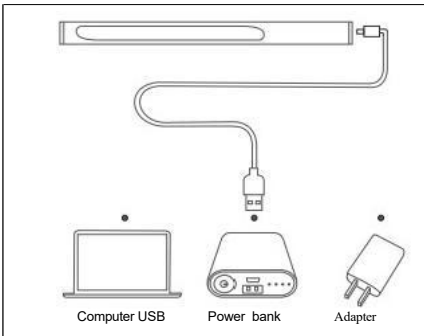

MagiC LAMP

Wireless Charger Whit Base 10W

① Accessories List

② Specification

Item No.:YD9912
 Lumin:350Lm
 Color Temperature:3000K-6500K
 Working Life:50000 Hours
 Watts:7W
 Electric Current:2A
 Working Voltage:5V
 Water Proof Rate:IP20

③ Chargeable with Power Source

④ Guide to use

⑤ Installation Method

⑥ Installation Method of the Lamp base

▲ Attention Please

- ① It is not suitable to disassemble, repair and replace any part of the lamp
- ② Do not place the lamp in high temperature or damp space
- ③ Do not spray any liquid on the lamp
- ④ Do not use combustible materials to cover magnetic seats
- ⑤ Unfavorable direct light source