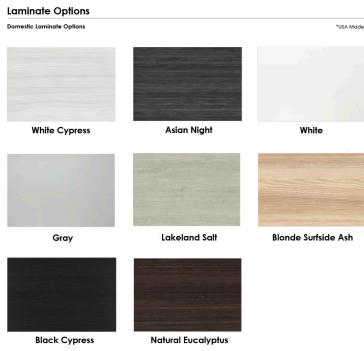

Skutchi Designs, Inc.

(888) 993-3757
sales@skutchi.com

**LARGE 6-PERSON CONFERENCE TABLE WITH POST LEGS |
HARMONY CONFERENCE SERIES | MEETING ROOM TABLE | 7'X4'**

From \$1,517.49

- **Table Top Shapes Available:** Arc Boat; Arc Rectangle; Boat; Boval; Hexagon Irregular; Oval; Racetrack; Rectangle
- **Table Top size:** 45"x84"
- **Features:**
 - Height: 29"
 - Double post metal base, available in silver or matte black finish
 - Contemporary design with modern accents
 - Optional power and data module with 2 AC outlets, 1 USB-A and 1 USB-C port, 1 data port and 1 HDMI port
 - Coordinates with the [Sapphire Wall System](#) and [Sapphire Cubicle System](#) for a uniformed working environment
- Due to screen resolution and lighting variations, color may look different in person from what you see in the image.

Also, you can call toll-free (888) 993-3757 to customize this table with another size, tabletop shape, base, or laminates available.

SKU: HAR-48x84-RPTM

GALLERY IMAGES

PRODUCT DESCRIPTION

The [Harmony Conference Table Series](#) offers this large 6-person conference table with post legs. It measures approximately 7' in length, 4' in width, and the thickness of the tabletop is 1". It can comfortably seat up to 6 people depending upon the chairs you pick (any chairs pictured in the rendering on this page are not included).

Our **Harmony Series** features modern conference tables designed to look sleek and stylish for any board room or meeting room. Because our conference tables are commercial-grade and constructed from eco-friendly materials, they make them one of our top-selling products. You can choose from various options such as shape, size, bases, laminates, and data/electric modules.