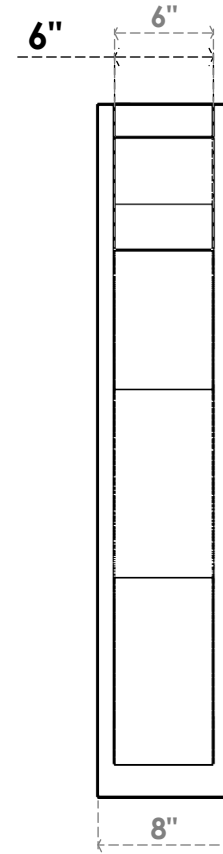

ITEM NUMBER: OUTUROC060X080X34000X42000X060X020X060FST24RCPR

6"W TOP X 8"W BACK X 34"D X 42"H X 6"T TOP X 2"T BACK TIMBERTHANE ROUGH CEDAR FUNSTON FAUX WOOD OPEN OUTLOOKER, SLAT TOP AND BLOCK BACK, 6"W CLOSED BRACE, PRIMED TAN

SIDE PROFILE

FRONT PROFILE

ISOMETRIC

GENERATED DATE : 07/06/2023

EKENA MILLWORK
2300 WEST MAIN ST.
CLARKSVILLE, TX 75426
TOLL FREE: 866-607-0453
WWW.EKENAMILLWORK.COM

NOTES

1. INSTALLATION TO BE COMPLETED IN ACCORDANCE WITH MANUFACTURER'S SPECIFICATIONS.
2. DRAWING MAY NOT BE TO SCALE
3. THIS DRAWING IS INTENDED FOR DESIGN AND PLANNING PURPOSES ONLY.
4. ALL INFORMATION CONTAINED HEREIN WAS CURRENT AT THE TIME OF DEVELOPMENT BUT MUST BE REVIEWED AND APPROVED BY THE PRODUCT MANUFACTURER TO BE CONSIDERED ACCURATE.
5. TIMBERTHANE ARCHITECTURAL PRODUCTS ARE MADE FROM HIGH DENSITY URETHANE AND COME FACTORY PRIMED