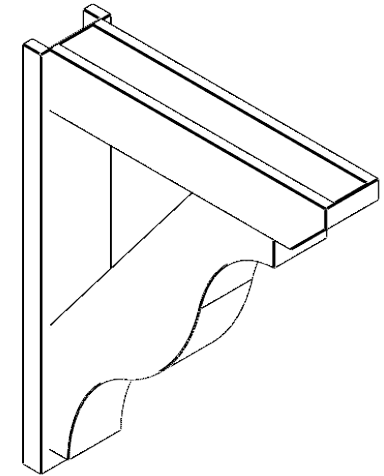

ITEM NUMBER: OUTUROC060X080X34000X42000X060X020X060FST24RCPR

6"W TOP X 8"W BACK X 34"D X 42"H X 6"T TOP X 2"T BACK TIMBERTHANE ROUGH CEDAR FUNSTON FAUX WOOD OPEN OUTLOOKER, SLAT TOP AND BLOCK BACK, 6"W CLOSED BRACE, PRIMED TAN

SIDE PROFILE

FRONT PROFILE

ISOMETRIC

GENERATED DATE : 07/06/2023

EKENA MILLWORK
2300 WEST MAIN ST.
CLARKSVILLE, TX 75426
TOLL FREE: 866-607-0453
WWW.EKENAMILLWORK.COM

NOTES

1. INSTALLATION TO BE COMPLETED IN ACCORDANCE WITH MANUFACTURER'S SPECIFICATIONS.
2. DRAWING MAY NOT BE TO SCALE
3. THIS DRAWING IS INTENDED FOR DESIGN AND PLANNING PURPOSES ONLY.
4. ALL INFORMATION CONTAINED HEREIN WAS CURRENT AT THE TIME OF DEVELOPMENT BUT MUST BE REVIEWED AND APPROVED BY THE PRODUCT MANUFACTURER TO BE CONSIDERED ACCURATE.
5. TIMBERTHANE ARCHITECTURAL PRODUCTS ARE MADE FROM HIGH DENSITY URETHANE AND COME FACTORY PRIMED