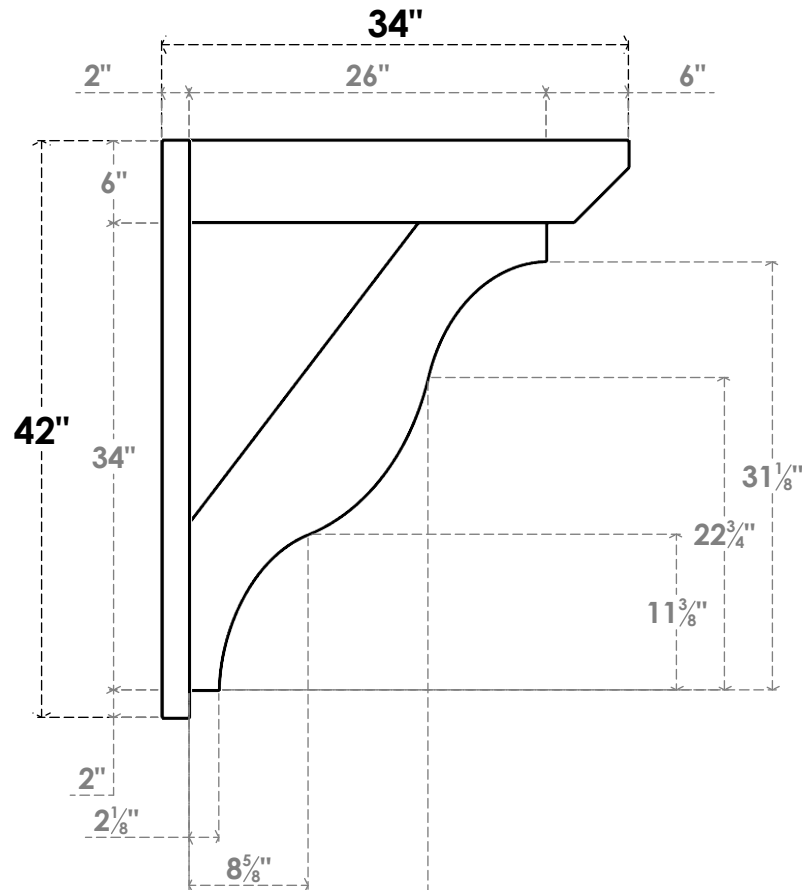

ITEM NUMBER: OUTUROC060X080X34000X42000X060X020X060FST24RCPR

6"W TOP X 8"W BACK X 34"D X 42"H X 6"T TOP X 2"T BACK TIMBERTHANE ROUGH CEDAR FUNSTON FAUX WOOD OPEN OUTLOOKER, SLAT TOP AND BLOCK BACK, 6"W CLOSED BRACE, PRIMED TAN

SIDE PROFILE

FRONT PROFILE

ISOMETRIC

GENERATED DATE : 07/06/2023

EKENA MILLWORK
2300 WEST MAIN ST.
CLARKSVILLE, TX 75426
TOLL FREE: 866-607-0453
WWW.EKENAMILLWORK.COM

NOTES

1. INSTALLATION TO BE COMPLETED IN ACCORDANCE WITH MANUFACTURER'S SPECIFICATIONS.
2. DRAWING MAY NOT BE TO SCALE
3. THIS DRAWING IS INTENDED FOR DESIGN AND PLANNING PURPOSES ONLY.
4. ALL INFORMATION CONTAINED HEREIN WAS CURRENT AT THE TIME OF DEVELOPMENT BUT MUST BE REVIEWED AND APPROVED BY THE PRODUCT MANUFACTURER TO BE CONSIDERED ACCURATE.
5. TIMBERTHANE ARCHITECTURAL PRODUCTS ARE MADE FROM HIGH DENSITY URETHANE AND COME FACTORY PRIMED