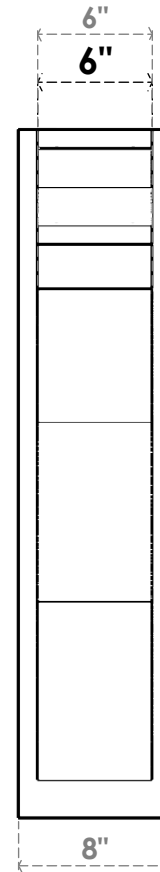

ITEM NUMBER: OUTUROC060X080X36000X36000X060X020X060FST04RCPR

6"W TOP X 8"W BACK X 36"D X 36"H X 6"T TOP X 2"T BACK TIMBERTHANE ROUGH CEDAR FUNSTON FAUX WOOD OPEN OUTLOOKER, TRADITIONAL TOP AND BLOCK BACK, 6"W CLOSED BRACE, PRIMED TAN

EKENA MILLWORK
2300 WEST MAIN ST.
CLARKSVILLE, TX 75426
TOLL FREE: 866-607-0453
WWW.EKENAMILLWORK.COM

NOTES

1. INSTALLATION TO BE COMPLETED IN ACCORDANCE WITH MANUFACTURER'S SPECIFICATIONS.
2. DRAWING MAY NOT BE TO SCALE
3. THIS DRAWING IS INTENDED FOR DESIGN AND PLANNING PURPOSES ONLY.
4. ALL INFORMATION CONTAINED HEREIN WAS CURRENT AT THE TIME OF DEVELOPMENT BUT MUST BE REVIEWED AND APPROVED BY THE PRODUCT MANUFACTURER TO BE CONSIDERED ACCURATE.
5. TIMBERTHANE ARCHITECTURAL PRODUCTS ARE MADE FROM HIGH DENSITY URETHANE AND COME FACTORY PRIMED