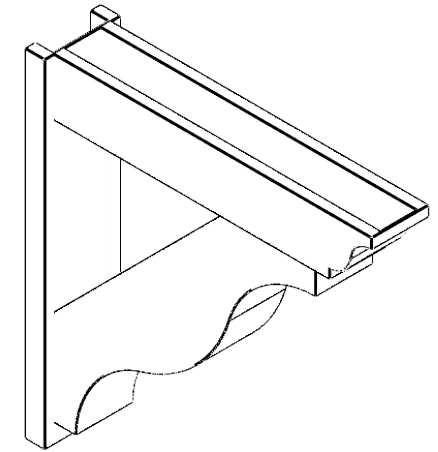

ITEM NUMBER: OUTUROC060X080X36000X36000X060X020X060FST04RCPR

6"W TOP X 8"W BACK X 36"D X 36"H X 6"T TOP X 2"T BACK TIMBERTHANE ROUGH CEDAR FUNSTON FAUX WOOD OPEN OUTLOOKER, TRADITIONAL TOP AND BLOCK BACK, 6"W CLOSED BRACE, PRIMED TAN

EKENA MILLWORK
2300 WEST MAIN ST.
CLARKSVILLE, TX 75426
TOLL FREE: 866-607-0453
WWW.EKENAMILLWORK.COM

NOTES

1. INSTALLATION TO BE COMPLETED IN ACCORDANCE WITH MANUFACTURER'S SPECIFICATIONS.
2. DRAWING MAY NOT BE TO SCALE
3. THIS DRAWING IS INTENDED FOR DESIGN AND PLANNING PURPOSES ONLY.
4. ALL INFORMATION CONTAINED HEREIN WAS CURRENT AT THE TIME OF DEVELOPMENT BUT MUST BE REVIEWED AND APPROVED BY THE PRODUCT MANUFACTURER TO BE CONSIDERED ACCURATE.
5. TIMBERTHANE ARCHITECTURAL PRODUCTS ARE MADE FROM HIGH DENSITY URETHANE AND COME FACTORY PRIMED