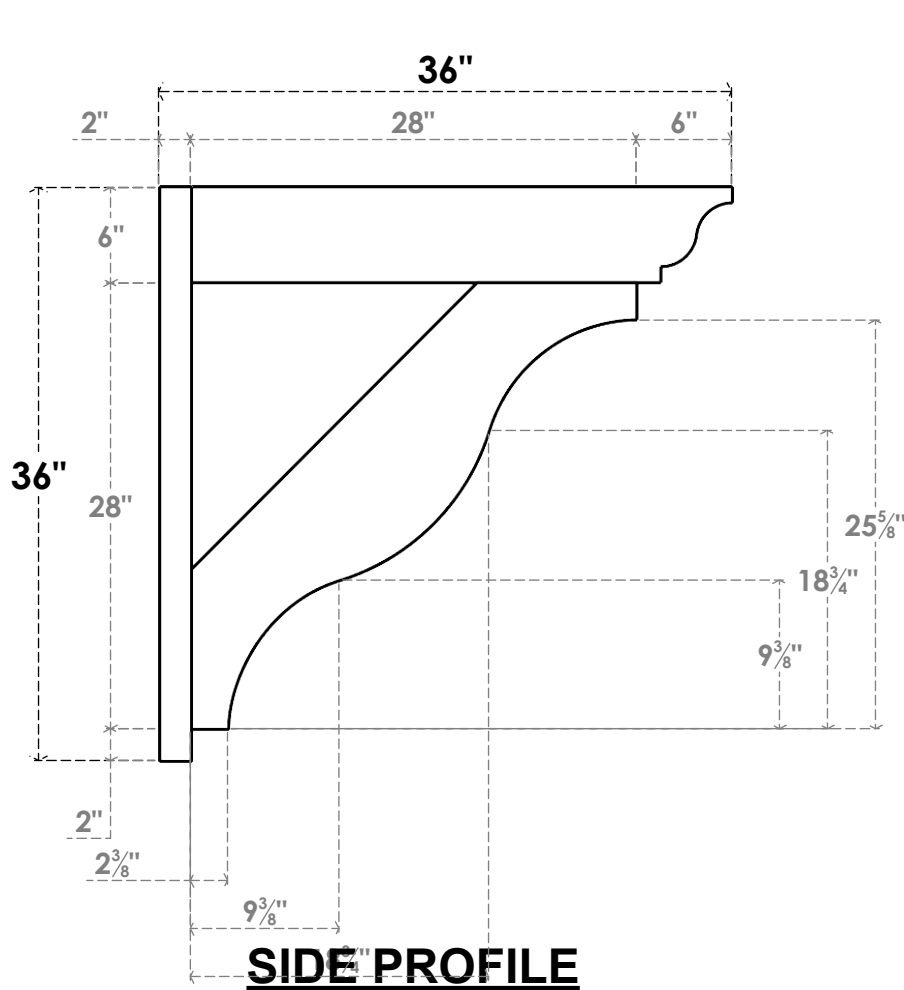

ITEM NUMBER: OUTUROC060X080X36000X36000X060X020X060FST04RCPR

6"W TOP X 8"W BACK X 36"D X 36"H X 6"T TOP X 2"T BACK TIMBERTHANE ROUGH CEDAR FUNSTON FAUX WOOD OPEN OUTLOOKER, TRADITIONAL TOP AND BLOCK BACK, 6"W CLOSED BRACE, PRIMED TAN