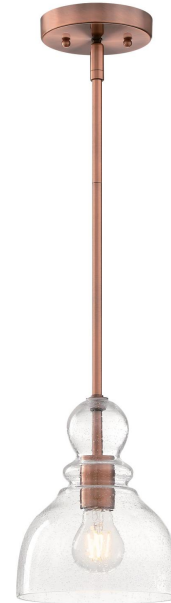

**Item Number 6134400****Fiona**

LED Mini Pendant Washed Copper Finish  
Clear Seeded Glass

## Specifications

- Height: 8.50"
- Diameter: 7"
- Includes (1) Medium (E26) Base Lamp, 6.5 watt A19 Filament LED
- Hours: 15000
- Life (years)\*: 13.6
- Fixture Lumens: 810
- Color Temperature (Kelvin): 2700
- Equivalent Incandescent Wattage: 60W
- Color Designation: Warm White
- Includes (2) 9.5" and (2) 4.75" long rods to customize hanging length