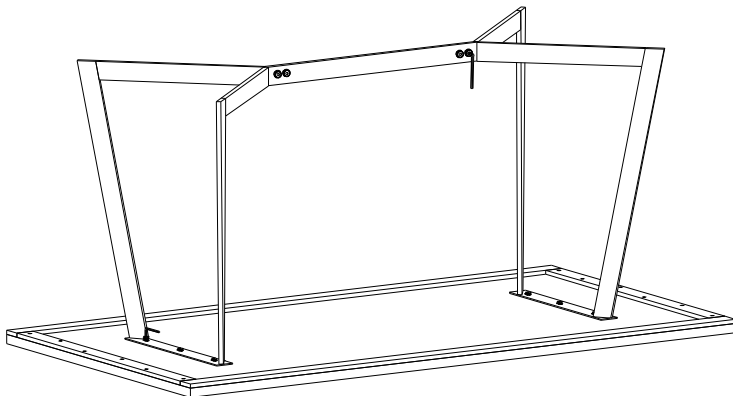

ASSEMBLY INSTRUCTIONS

Kit Contents:-

1. Allen Bolt - 6 pcs. 2. Allen Bolt - 4 pcs. 3. Washer - 16 pcs. 4. Allen key - 2 pcs.

Ø8x20mm

Ø6x12mm

Ø8mm
Ø6mm

Pcs.- 6
Pcs.- 4

①

②

③

④