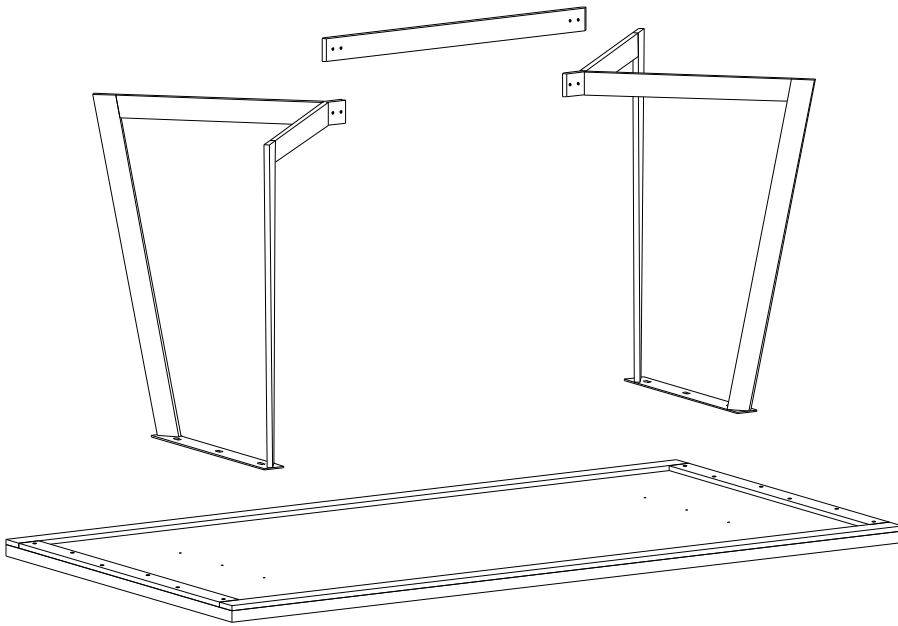

ASSEMBLY INSTRUCTIONS

Kit Contents:-

1. Allen Bolt - 6 pcs. 2. Allen Bolt - 4 pcs. 3. Washer - 16 pcs. 4. Allen key - 2 pcs.

Ø8x20mm

Ø6x12mm

Ø8mm
Ø6mm

Pcs.- 6
Pcs.- 4

①