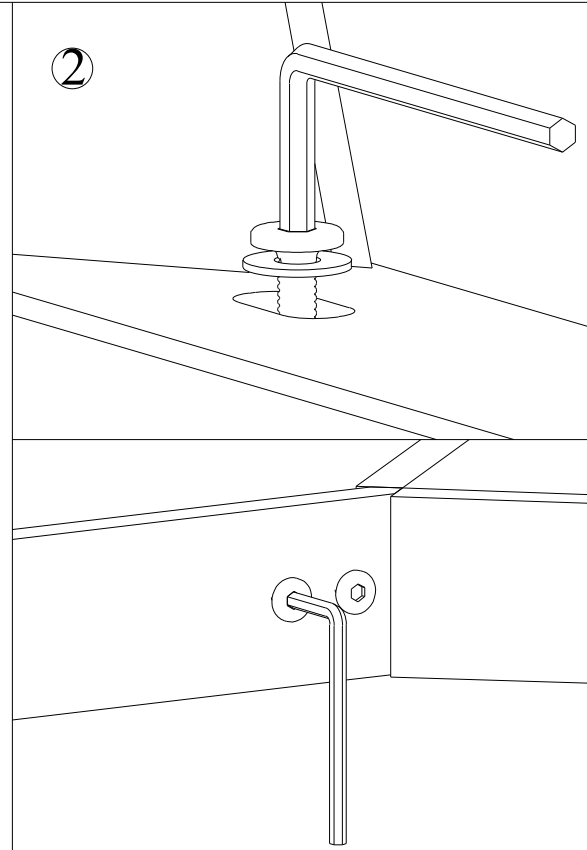

ASSEMBLY INSTRUCTIONS

Kit Contents:-

1. Allen Bolt - 6 pcs. 2. Allen Bolt - 4 pcs. 3. Washer - 16 pcs. 4. Allen key - 2 pcs.

Ø8x20mm

Ø6x12mm

Ø8mm
Ø6mm

Pcs.- 6
Pcs.- 4

①

②

③

④