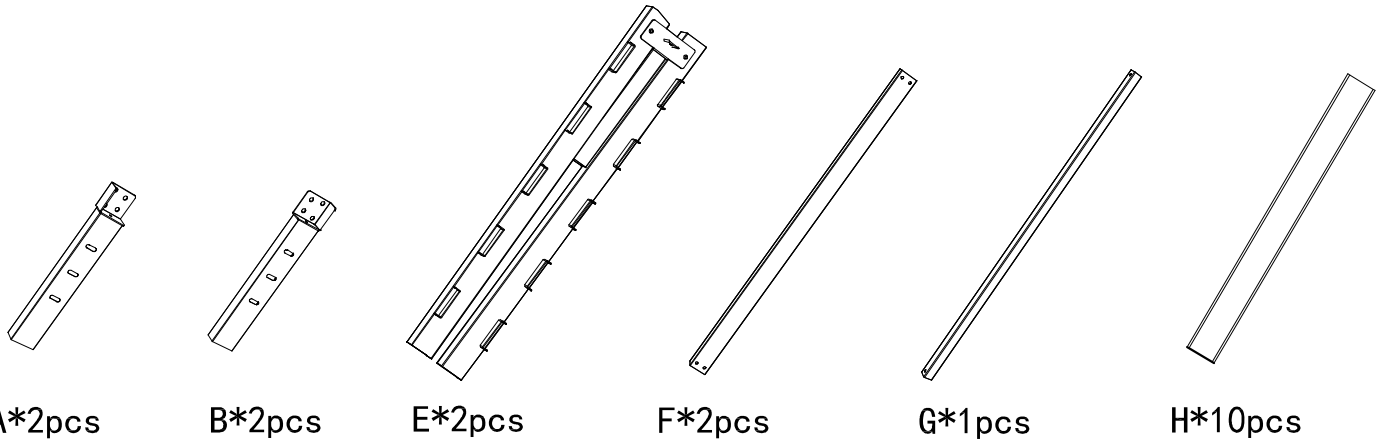

# Wooden Slats Platform Bed Set-up Instruction

Size: Twin/Twin XL

## Bed Frame Parts List