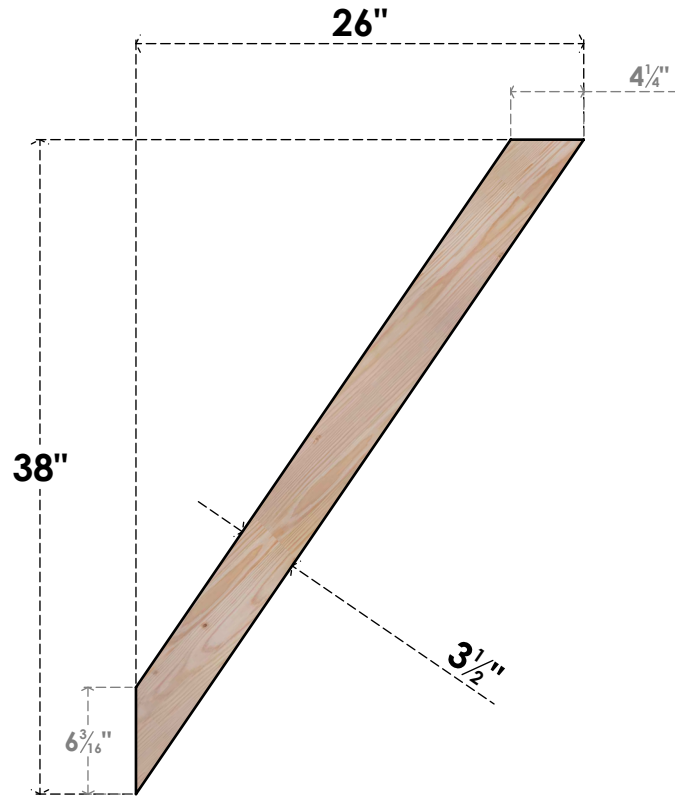

BRC04X26X38TRA00SDF

3 1/2"W X 26"D X 38"H TRADITIONAL SMOOTH BRACE, DOUGLAS FIR

SIDE

FRONT

EKENA MILLWORK
 2300 WEST MAIN ST.
 CLARKSVILLE, TX 75426
 TOLL FREE: 866-607-0453
 WWW.EKENAMILLWORK.COM

NOTES

1. INSTALLATION TO BE COMPLETED IN ACCORDANCE WITH MANUFACTURER'S SPECIFICATIONS.
2. DRAWING MAY NOT BE TO SCALE
3. THIS DRAWING IS INTENDED FOR DESIGN AND PLANNING PURPOSES ONLY.
4. ALL INFORMATION CONTAINED HEREIN WAS CURRENT AT THE TIME OF DEVELOPMENT BUT MUST BE REVIEWED AND APPROVED BY THE PRODUCT MANUFACTURER TO BE CONSIDERED ACCURATE.
5. PRODUCTS ARE NOT KILN DRIED. THIS ITEM IS UNIQUE AND WILL CONTAIN THE NATURAL VARIATIONS THAT THE WOOD SPECIES OFFERS. THIS MAY RESULT IN VARIATIONS UP TO 1/4"