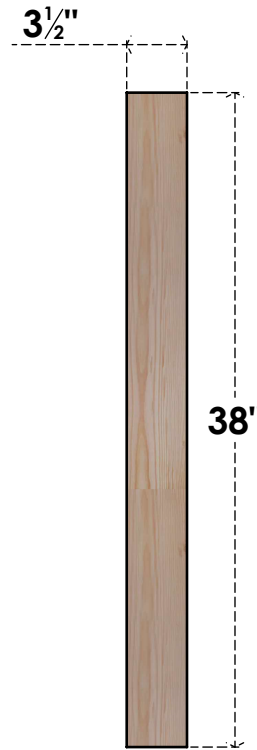

BRC04X26X38TRA00SDF

3 1/2"W X 26"D X 38"H TRADITIONAL SMOOTH BRACE, DOUGLAS FIR

SIDE

FRONT

EKENA MILLWORK
 2300 WEST MAIN ST.
 CLARKSVILLE, TX 75426
 TOLL FREE: 866-607-0453
 WWW.EKENAMILLWORK.COM

NOTES

1. INSTALLATION TO BE COMPLETED IN ACCORDANCE WITH MANUFACTURER'S SPECIFICATIONS.
2. DRAWING MAY NOT BE TO SCALE
3. THIS DRAWING IS INTENDED FOR DESIGN AND PLANNING PURPOSES ONLY.
4. ALL INFORMATION CONTAINED HEREIN WAS CURRENT AT THE TIME OF DEVELOPMENT BUT MUST BE REVIEWED AND APPROVED BY THE PRODUCT MANUFACTURER TO BE CONSIDERED ACCURATE.
5. PRODUCTS ARE NOT KILN DRIED. THIS ITEM IS UNIQUE AND WILL CONTAIN THE NATURAL VARIATIONS THAT THE WOOD SPECIES OFFERS. THIS MAY RESULT IN VARIATIONS UP TO 1/4"