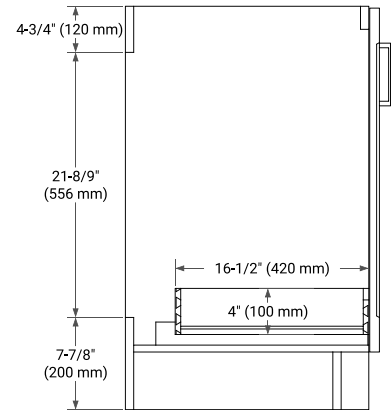

66" SINGLE SINK BASE CABINET

BASE CABINET DIMENSIONS

66" W x 21.6" D x 34.5" H

FEATURES

- Solid wood frame & plywood panels
- Dovetail drawers and joints
- Soft closing doors & drawers

HARDWARE FINISHES*

Brushed Nickel   Satin Brass   Matte Black   Polished Chrome

Hardware comes preinstalled with the illustrated option. Other finishes are available on our online store if you prefer a different one.

AVAILABLE COLORS

White   Grey   Midnight Blue

FRONT VIEW

SIDE VIEW

PLAN VIEW