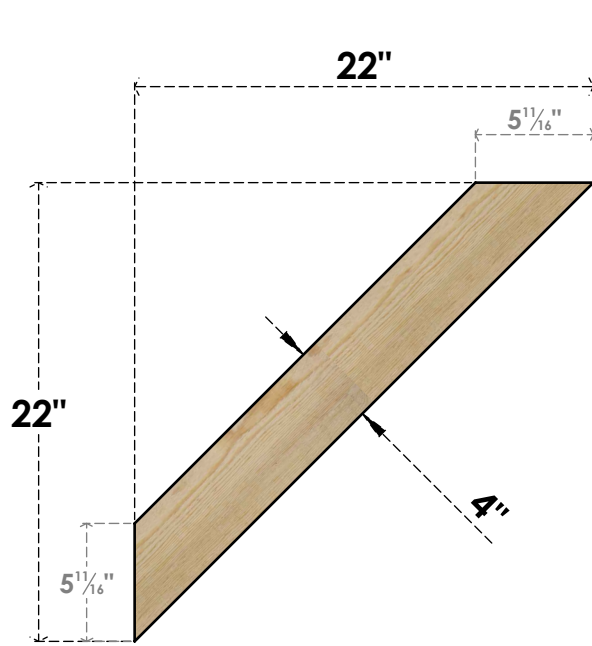

BRC04X22X22TRA00RDF

4"W X 22"D X 22"H TRADITIONAL ROUGH SAWN BRACE, DOUGLAS FIR

SIDE

FRONT

EKENA MILLWORK
2300 WEST MAIN ST.
CLARKSVILLE, TX 75426
TOLL FREE: 866-607-0453
WWW.EKENAMILLWORK.COM

NOTES

1. INSTALLATION TO BE COMPLETED IN ACCORDANCE WITH MANUFACTURER'S SPECIFICATIONS.
2. DRAWING MAY NOT BE TO SCALE
3. THIS DRAWING IS INTENDED FOR DESIGN AND PLANNING PURPOSES ONLY.
4. ALL INFORMATION CONTAINED HEREIN WAS CURRENT AT THE TIME OF DEVELOPMENT BUT MUST BE REVIEWED AND APPROVED BY THE PRODUCT MANUFACTURER TO BE CONSIDERED ACCURATE.
5. PRODUCTS ARE NOT KILN DRIED. THIS ITEM IS UNIQUE AND WILL CONTAIN THE NATURAL VARIATIONS THAT THE WOOD SPECIES OFFERS. THIS MAY RESULT IN VARIATIONS UP TO 1/4"