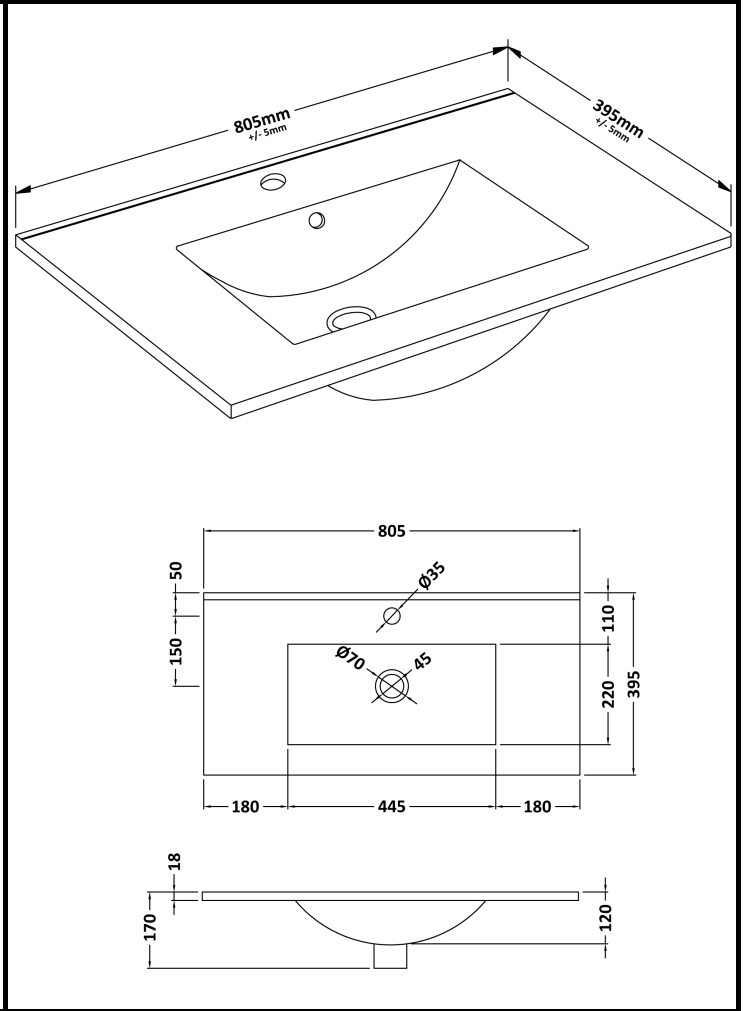

## PRODUCT DIMENSIONS

Height (mm)	Width (mm)	Depth (mm)	Nett Wgt Kg
538	800	383	34

## OUTER BOX DIMENSIONS (If Applicable)

Height (mm)	Width (mm)	Depth (mm)	Gross Wgt Kg

# CUSTOMER DATA SHEET - CERAMICS

DESCRIPTION: Basin 800mm

## PRODUCT DIMENSIONS

Height (mm)	Width (mm)	Depth (mm)	Nett Wgt Kg
170	800	390	16.9