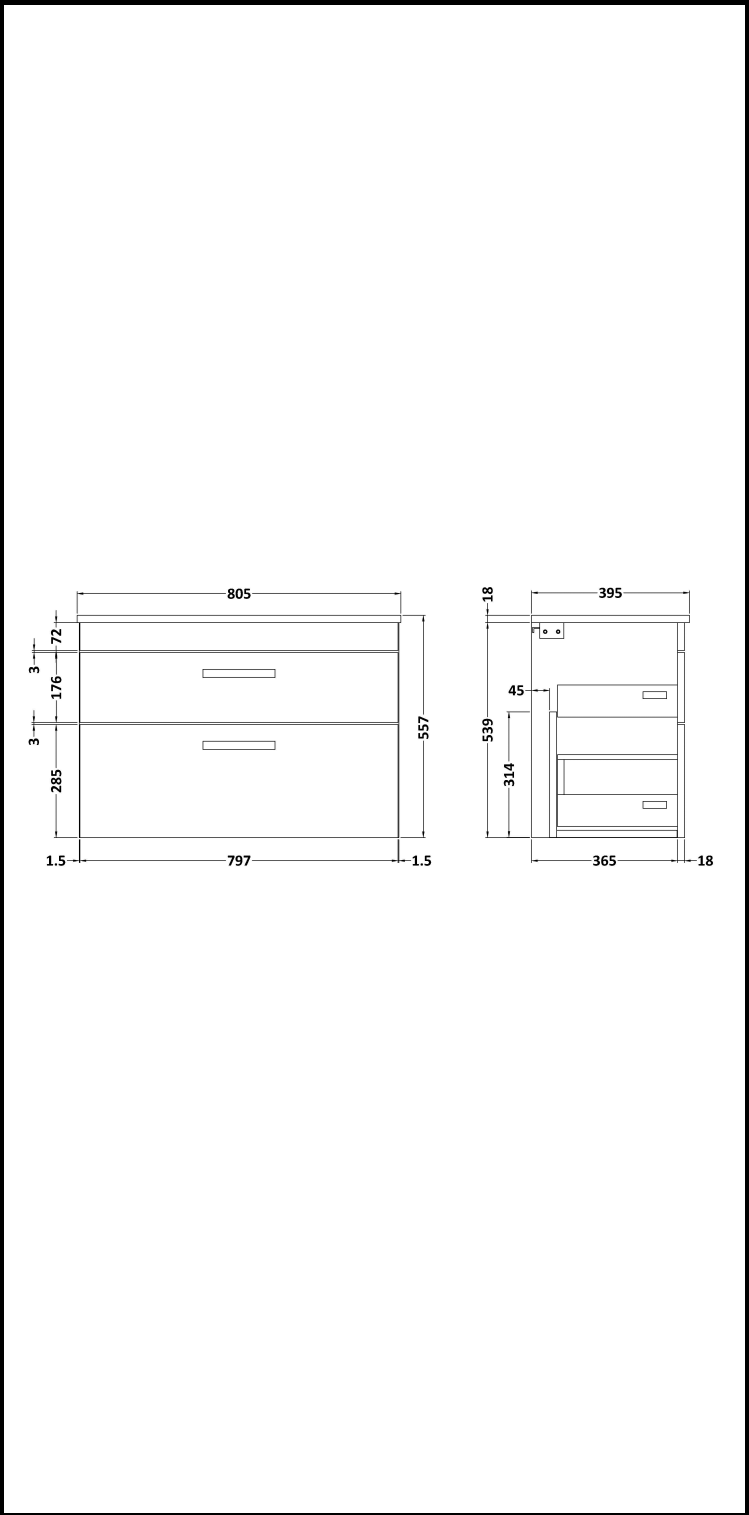

# CUSTOMER DATA SHEET

**DESCRIPTION:** 800 Wh 2-Drawer Vanity With Basin B

# CUSTOMER DATA SHEET - FURNITURE

**DESCRIPTION:** 800 Wall Hung 2-Drawer Basin Unit

## PRODUCT DIMENSIONS

Height (mm)	Width (mm)	Depth (mm)	Nett Wgt Kg
538	800	383	34

## PACKAGING DIMENSIONS

Height (mm)	Width (mm)	Depth (mm)	Gross Wgt Kg
560	820	405	34