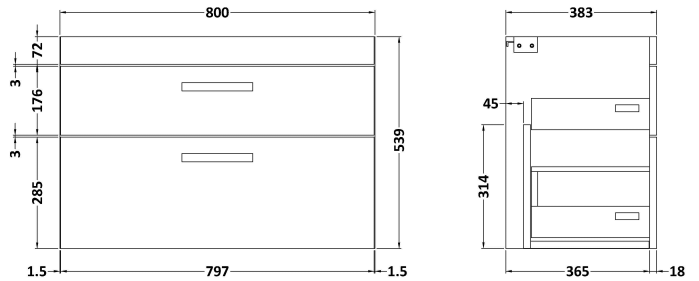

## PRODUCT DIMENSIONS

Height (mm)	Width (mm)	Depth (mm)	Nett Wgt Kg
538	800	383	34

## PACKAGING DIMENSIONS

Height (mm)	Width (mm)	Depth (mm)	Gross Wgt Kg
560	820	405	34

# CUSTOMER DATA SHEET - CERAMICS

DESCRIPTION: Basin 800mm

## PRODUCT DIMENSIONS

Height (mm)	Width (mm)	Depth (mm)	Nett Wgt Kg
170	800	390	16.9