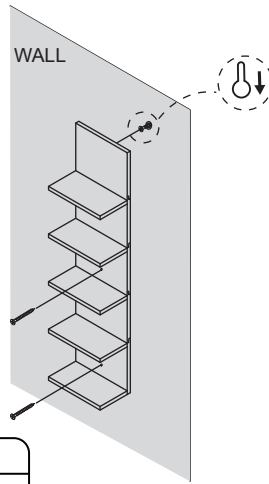

## 5-tier Floating Shelf With Lights

Remark: Install as Instructed for Ease.

# Accessories

|        |               |         |              |
|--------|---------------|---------|--------------|
| ①x1pc  | ②x2pcs        | ③x1pc   | ④x1pc        |
|        |               |         |              |
| ⑤x1pc  | ⑥x1pc         | ⑦x1pc   | ⑧x1pc        |
|        |               |         |              |
| ⑨x1pc  | Ⓐx10pcs       | Ⓑx15pcs | Ⓒx3pcs       |
|        |               |         |              |
| Ⓓx3pcs | Ⓔx1pc         | Ⓕx4pcs  | Ⓖx1pc Ⓖx2pcs |
|        |               |         |              |
| M4x40  | USB connector |         |              |

# Steps

12

13

14