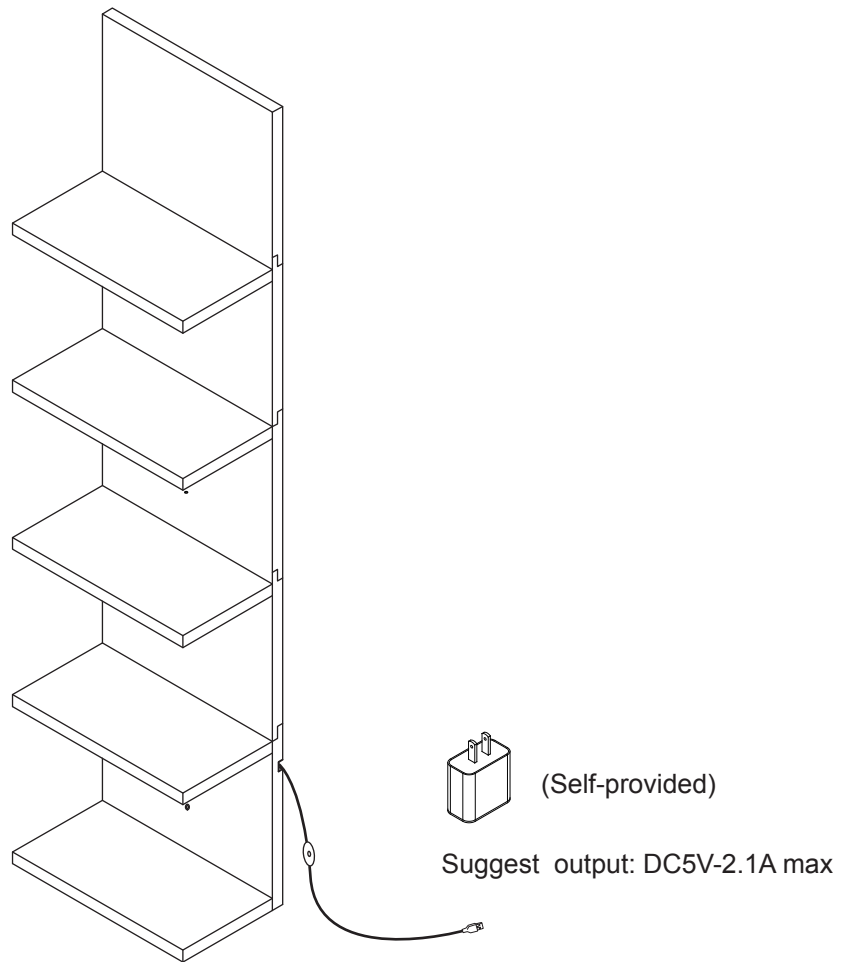

# ASSEMBLY INSTRUCTION

## 5-tier Floating Shelf With Lights

Remark: Install as Instructed for Ease.

# Accessories

|        |               |         |              |
|--------|---------------|---------|--------------|
| ①x1pc  | ②x2pcs        | ③x1pc   | ④x1pc        |
|        |               |         |              |
| ⑤x1pc  | ⑥x1pc         | ⑦x1pc   | ⑧x1pc        |
|        |               |         |              |
| ⑨x1pc  | Ⓐx10pcs       | Ⓑx15pcs | Ⓒx3pcs       |
|        |               |         |              |
| Ⓓx3pcs | Ⓔx1pc         | Ⓕx4pcs  | Ⓖx1pc Ⓖx2pcs |
|        |               |         |              |
| M4x40  | USB connector |         |              |