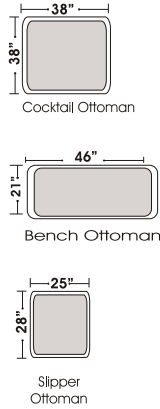

Features

Standard:

- All Full or Top-Grain Leather
- All hardwood frames

Options:

- Down Seats (Additional Charges Apply)
- Down Backs (Additional Charges Apply)
- No. 33 Firm Seating

Special orders shipped within 4-6 weeks

STANDARD

ONE ARM

Actual Hard Frame Height 22"

Note: All sizes are approximate.

Suggested Configurations