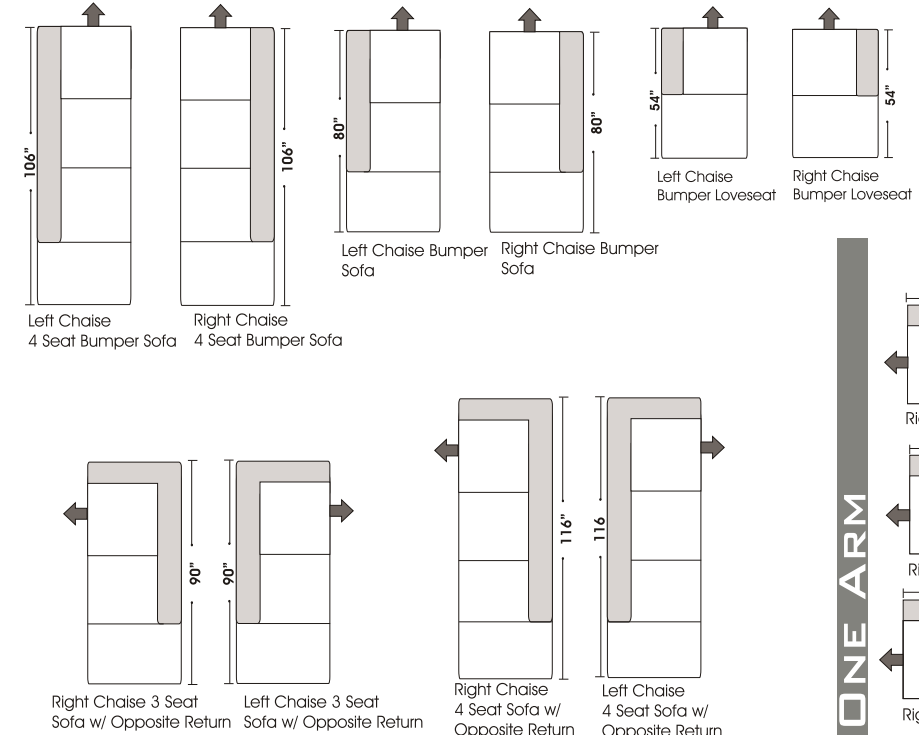

STANDARD

ONE ARM

Actual Hard Frame Height 22"

Note: All sizes are approximate.

Suggested Configurations