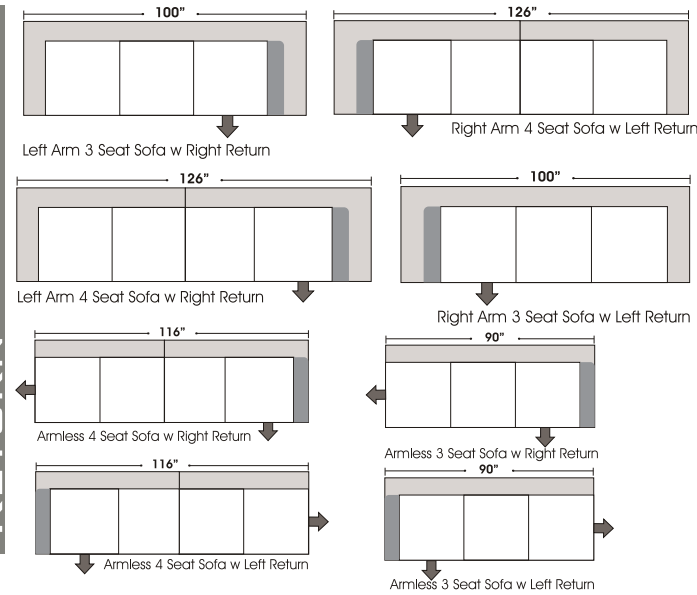

City Sleek

"...finding solutions for families,
especially busy moms."™

www.omnialeather.com www.kathyireland.com

5.24.07

by
OMNIA
FURNITURE

STANDARD

RETURN

OTTOMANS

Features

Standard:

- All Full or Top-Grain Leather
- All hardwood frames

Options:

- Down Seats (Additional Charges Apply)
- Down Backs (Additional Charges Apply)
- No. 33 Firm Seating

Special orders shipped within 4-6 weeks

STANDARD

ONE ARM

Actual Hard Frame Height 22"

Note: All sizes are approximate.