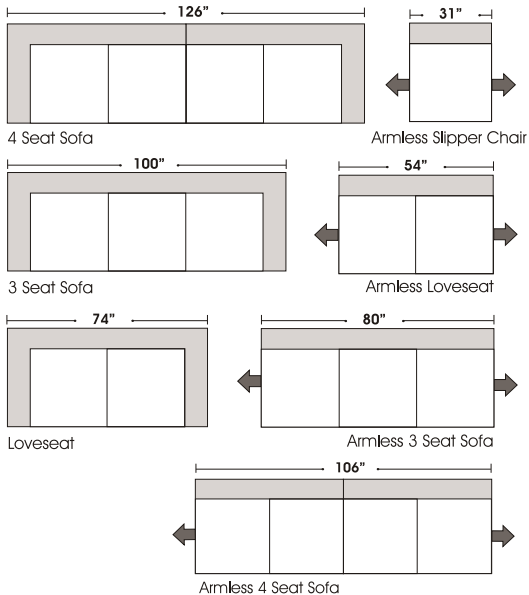

City Sleek

"...finding solutions for families,
especially busy moms."™

www.omnialeather.com www.kathyireland.com

5.24.07

by
OMNIA
FURNITURE

STANDARD

RETURN

OTTOMANS

Features

Standard:

- All Full or Top-Grain Leather
- All hardwood frames

Options:

- Down Seats (Additional Charges Apply)
- Down Backs (Additional Charges Apply)
- No. 33 Firm Seating

Special orders shipped within 4-6 weeks

STANDARD

ONE ARM

Actual Hard Frame Height 22"

Note: All sizes are approximate.