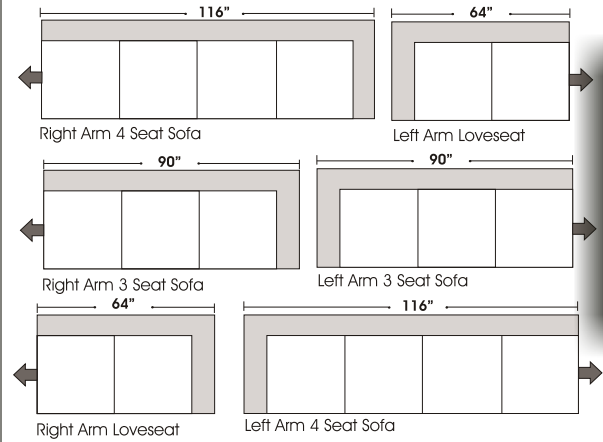

Features

Standard:

- All Full or Top-Grain Leather
- All hardwood frames

Options:

- Down Seats (Additional Charges Apply)
- Down Backs (Additional Charges Apply)
- No. 33 Firm Seating

Special orders shipped within 4-6 weeks

STANDARD

ONE ARM

Actual Hard Frame Height 22"

Note: All sizes are approximate.

Suggested Configurations