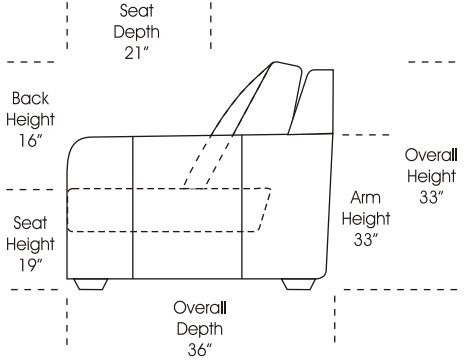

STANDARD

ONE ARM

Actual Hard Frame Height 22"

Note: All sizes are approximate.

Suggested Configurations