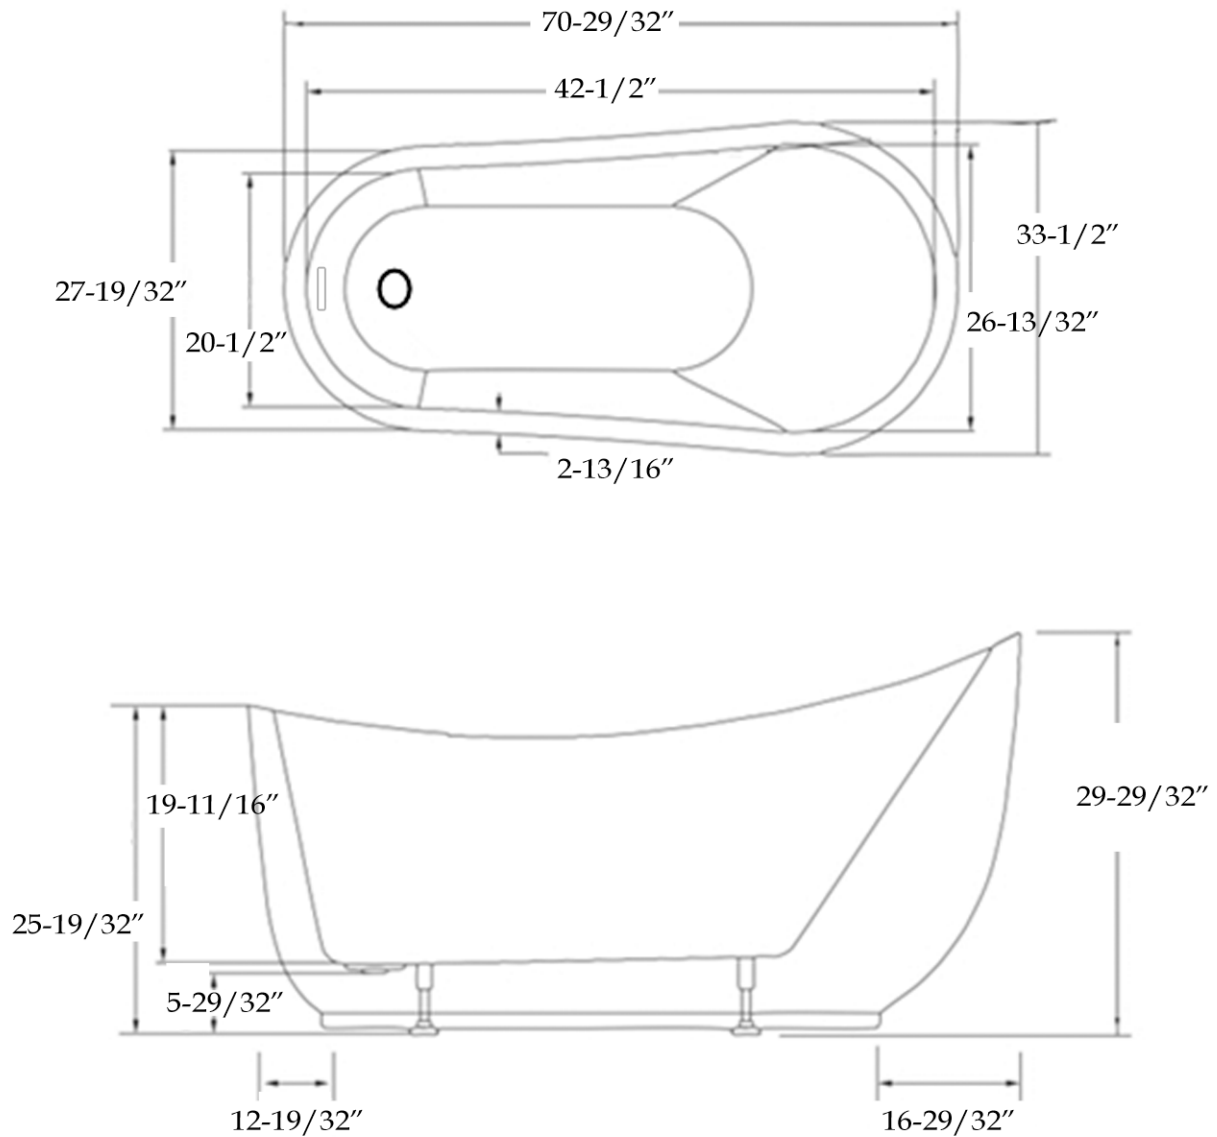

Acrylic Contemporary Tub by Randolph Morris

Item #: RMJ13

Empty Weight (LBS): 84

All products and specifications are subject to change without notice. Randolph Morris is not responsible for typographical and/or dimensional errors. Typographical errors are subject to correction.

Note: Rough-in dimensions may vary +/- 1/2" and are subject to change. No responsibility is assumed by Randolph Morris.