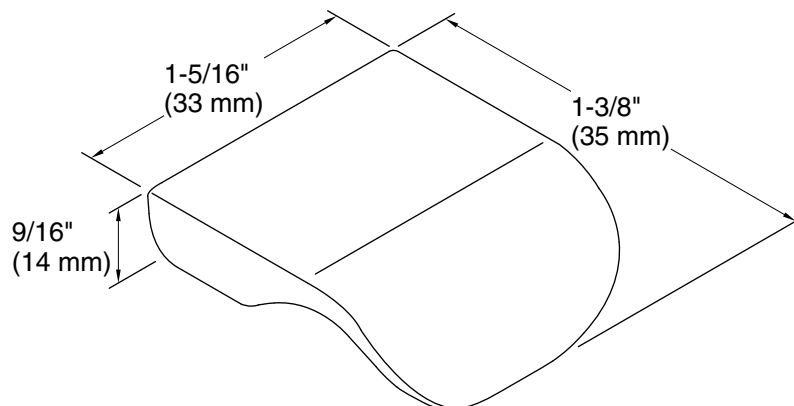

Technical Information

All product dimensions are nominal.

Material: Zinc

Notes

Install this product according to the installation instructions.