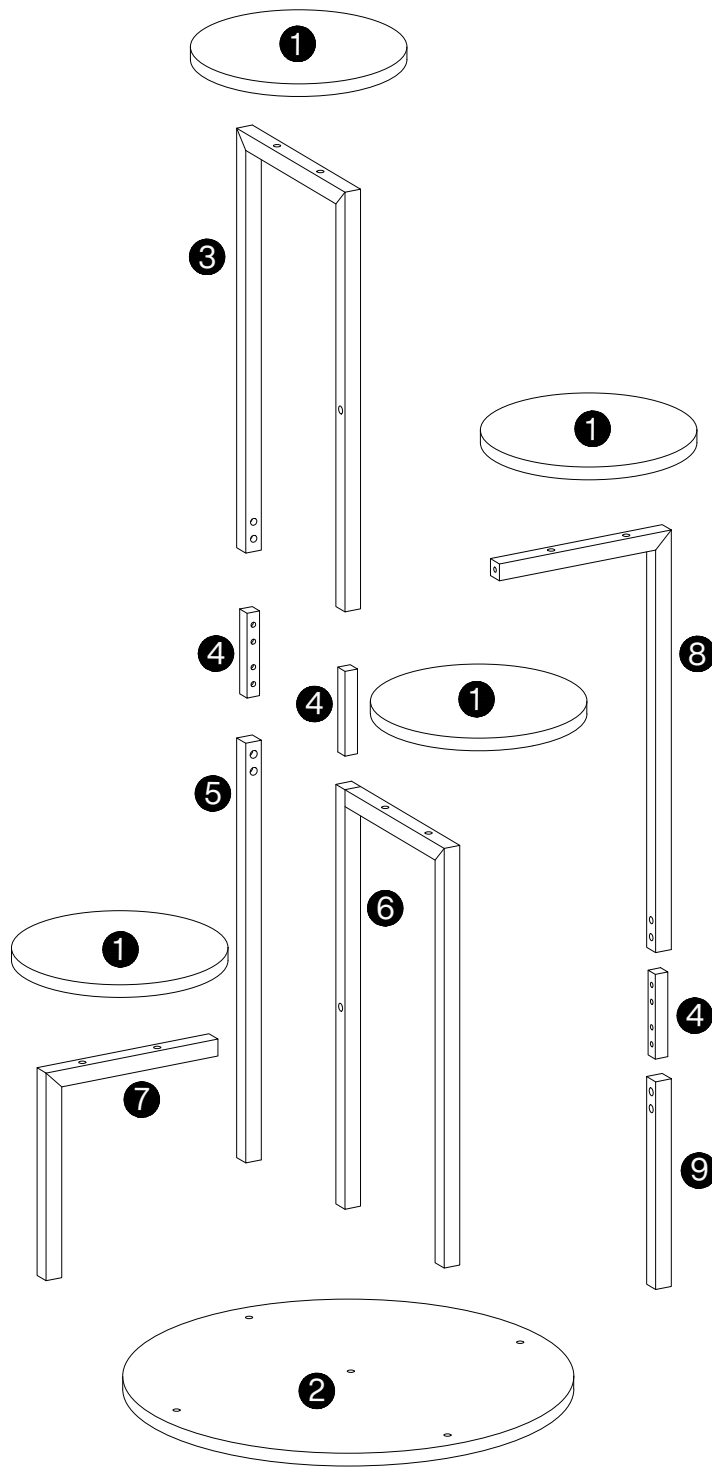

How to Get the Assembly Video

Step 1 Scan the QR code.

Installation Video

Step 2 Search with the Model No. (on the bottom left corner of the title page)

HOGA-U0181

Note: If you can't find the assembly video, please contact us.

We recommend using hand tools for assembly.

If an electric screwdriver is used, reduce power and torque to avoid damage to the product.

⚠ Caution

Make sure all parts are included. Most board parts are labeled or stamped on the raw edge. Contact us for a free replacement if you encounter any damaged or missing parts.

Parts List

① 4 pcs

② 1pc

③ 1pc

④ 3 pcs

⑤ 1pc

⑥ 1pc

⑦ 1pc

⑧ 1pc

⑨ 1pc

Hardware List

A	X12+1	B	X8+1	C	X5+1	D	X2+1	E	X1	F	X4
M6X12 mm		M6X30 mm		M6X35 mm		M6X40 mm		M4X55 mm		M6XØ20 mm	

1

screw down

A	X4	E	X1
M6X12 mm		M4X55 mm	

2