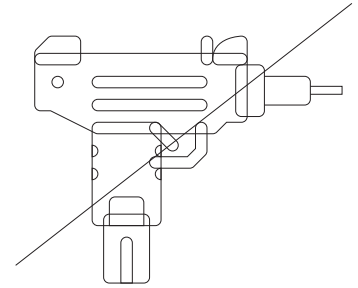

How to Get the Assembly Video

Step 1 Scan the QR code.

Installation Video

Step 2 Search with the Model No. (on the bottom left corner of the title page)

HOGA-U0181

Note: If you can't find the assembly video, please contact us.

We recommend using hand tools for assembly.

If an electric screwdriver is used, reduce power and torque to avoid damage to the product.

⚠ Caution

Make sure all parts are included. Most board parts are labeled or stamped on the raw edge. Contact us for a free replacement if you encounter any damaged or missing parts.