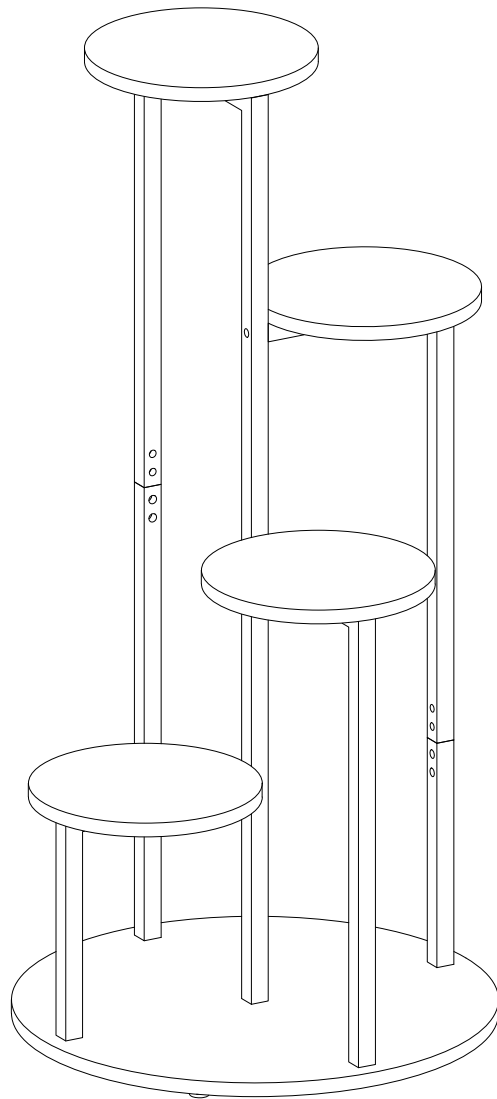

Tribesigns

DESIGNED FOR LIFE

Assembly Instructions

Flower Rack

Model No.
HOGA-U0181
HOGA-U0183

 **LITTLE TREE**
Little Tree by Tribesigns

www.tribesigns.com

Contact Us