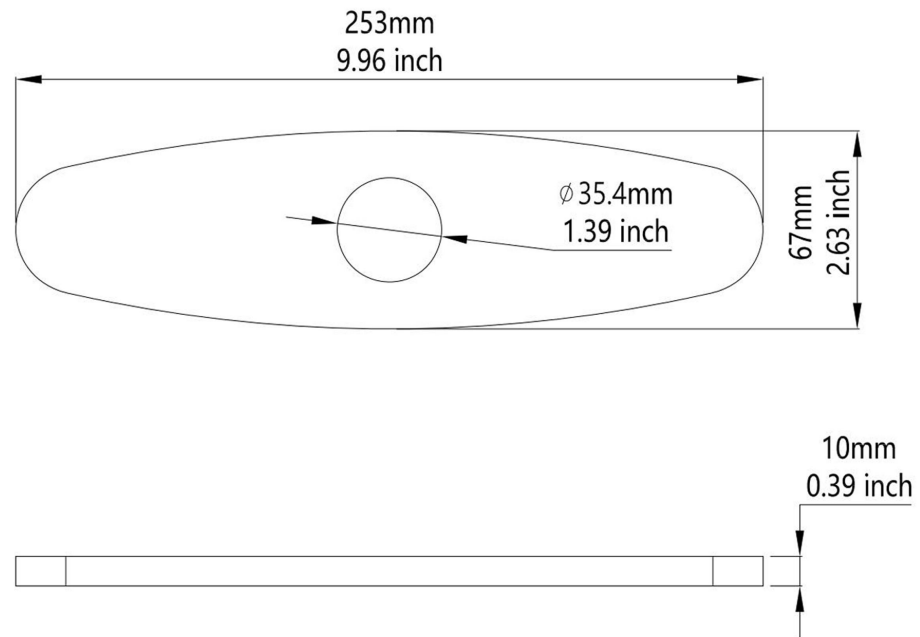

Dimension/Specification

SKU No. 6000