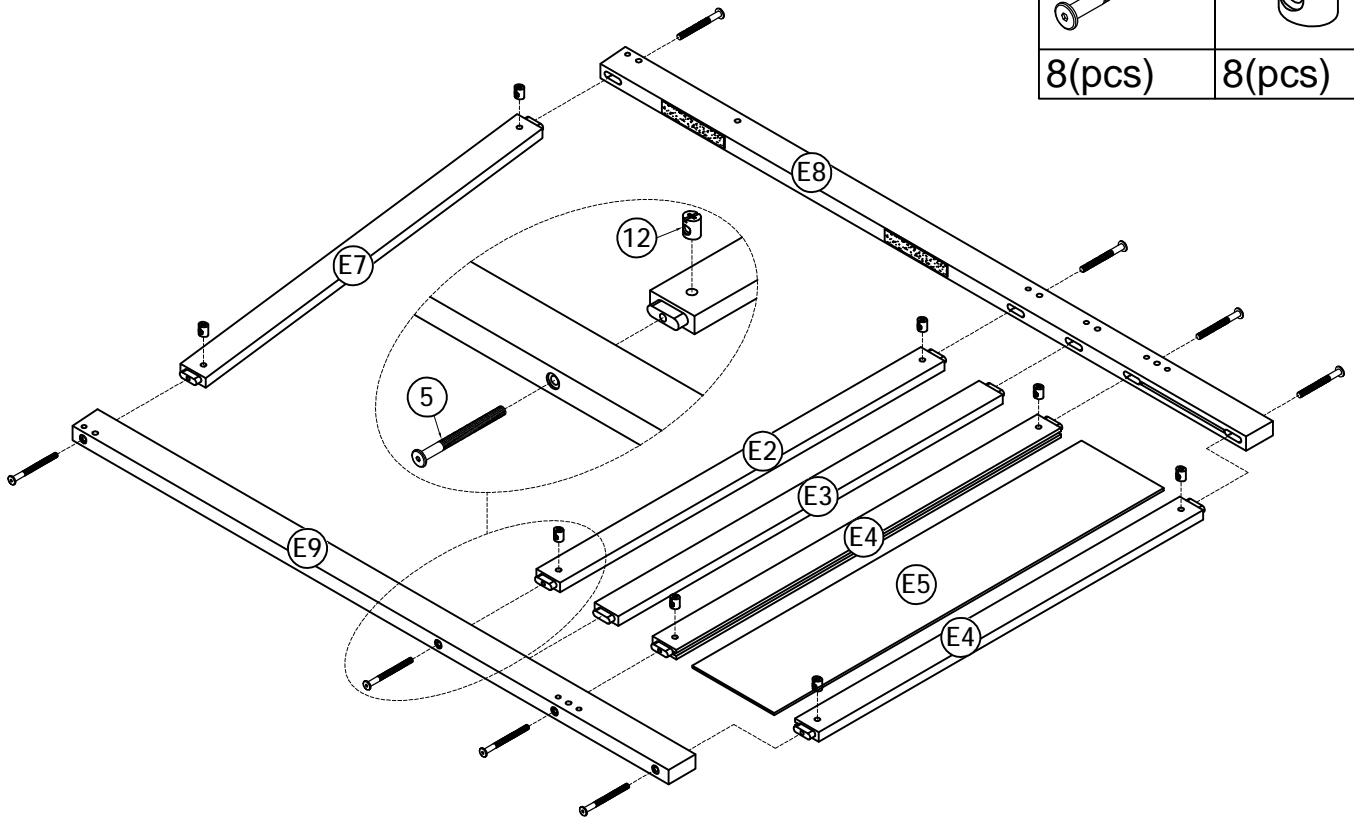

Panel-4pcs

Hardware List (Box 2- WF322147)

<p>1</p>  <p>Ø1/4" x 50mm Hex-Head bolts 8pcs</p>	<p>2</p>  <p>Ø1/4" x 60mm Hex-Head bolts 18pcs</p>	<p>3</p>  <p>Ø1/4" x 80 mm Hex-Head bolts 18pcs</p>
<p>4</p>  <p>Ø1/4" x 30mm Hex-Head bolts 2pcs</p>	<p>5</p>  <p>Ø1/4" x 100 mm Hex-Head bolts 32pcs</p>	<p>6</p>  <p>Ø6 x 30 mm Wood dowel 4pcs</p>
<p>7</p>  <p>Ø8 x 30 mm Wood dowel 22pcs</p>	<p>8</p>  <p>Ø10 x 40 mm Wood dowel 14pcs</p>	<p>9</p>  <p>L-Bracket 1*12*25 8pcs</p>
<p>10</p>  <p>L-Bracket 8pcs</p>	<p>11</p>  <p>Screws 1/4" x 40mm 4pcs</p>	<p>12</p>  <p>Ø1/4" x 13 mm Horizontal-Hole bolts 76pcs</p>
<p>13</p>  <p>Allen Key 1pc</p>	<p>14</p>  <p>Stop wood 3pcs</p>	<p>15</p>  <p>32mm Wheels 8pcs</p>
<p>16</p>  <p>M3.5 x 12mm Wood Screws 24pcs</p>	<p>17</p>  <p>M4 x 30mm Wood Screws 60pcs</p>	<p>18</p>  <p>M4 x 15 mm Wood Screws 16pcs</p>
<p>19</p>  <p>M3.5 x 15 mm Wood Screws 32pcs</p>	<p>20</p>  <p>M4 x 25 mm Wood Screws 6pcs</p>	

**Assembly Tools Required
(Not Included)**

STEP1: Following below illustration.

5	12
	
8(pcs)	8(pcs)

STEP2: Following below illustration.

5	12
	
8(pcs)	8(pcs)

STEP3: Following below illustration.

8	3	12
		
14(pcs)	18(pcs)	18(pcs)