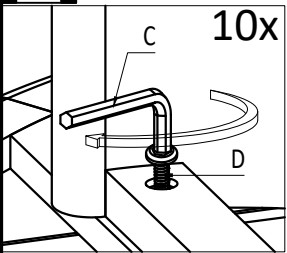

# ASSEMBLY INSTRUCTIONS OUTDOOR COFFEE TABLE

A= 1 pcs

B= 2 pcs

C= ALLEN SPANNER, 1 pcs

D= JCBC M6x40mm, 10 pcs

E= JCBC M6x15mm, 4 pcs

**1**

**2**