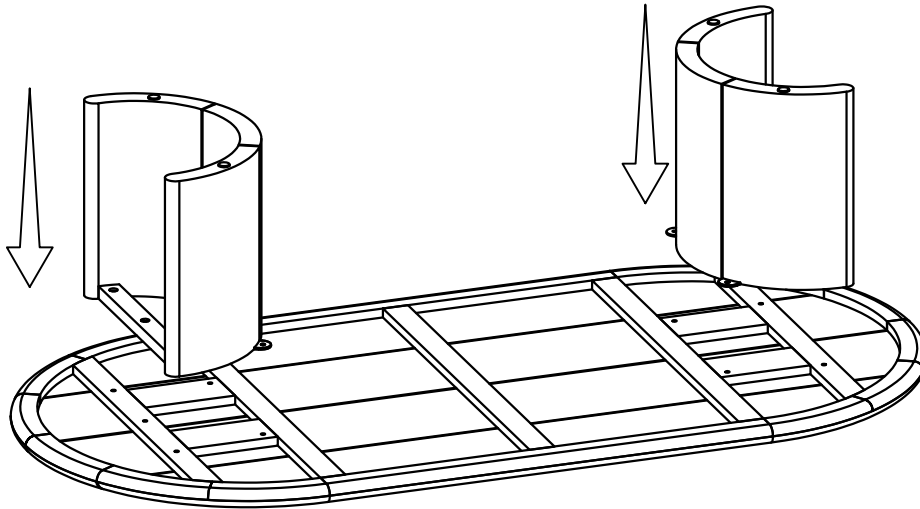

# ASSEMBLY INSTRUCTIONS OUTDOOR COFFEE TABLE

A= 1 pcs

B= 2 pcs

C= ALLEN SPANNER, 1 pcs

D= JCBC M6x40mm, 10 pcs

E= JCBC M6x15mm, 4 pcs

**1**

**2**