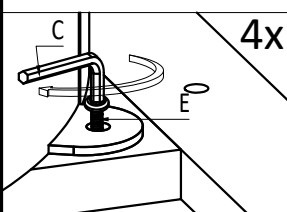

# ASSEMBLY INSTRUCTIONS OUTDOOR COFFEE TABLE

A= 1 pcs

B= 2 pcs

C= ALLEN SPANNER, 1 pcs

D= JCBC M6x40mm, 10 pcs

E= JCBC M6x15mm, 4 pcs

**1**

**2**