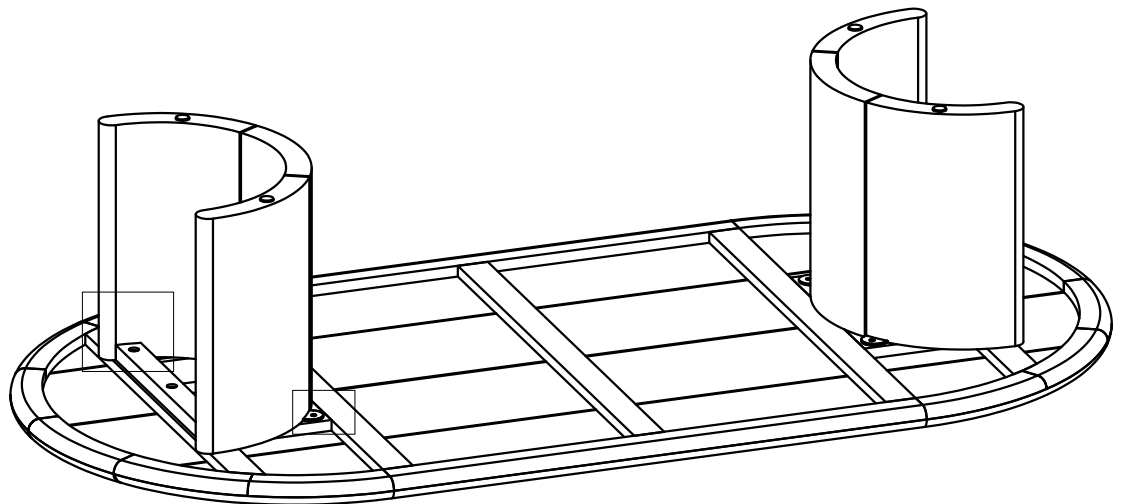

# ASSEMBLY INSTRUCTIONS OUTDOOR COFFEE TABLE

A= 1 pcs

B= 2 pcs

C= ALLEN SPANNER, 1 pcs

D= JCBC M6x40mm, 10 pcs

E= JCBC M6x15mm, 4 pcs

**1**

**2**