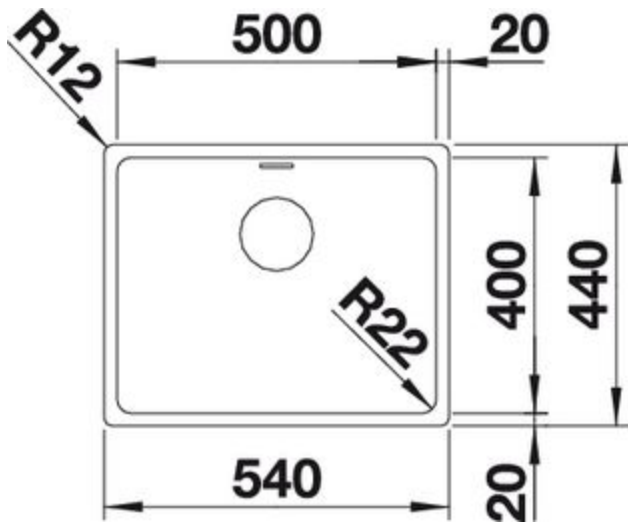

Surfaces

Stainless steel
18/10

Stainless steel 18/10

Item No. BL467004

Details

Top View

Side View

Front View

Scope of supply

waste and overflow fitting with space-saving pipe, 3 1/2" basket strainer, fixing kit (sealing not included)

Design tips

Cabinet Width: 60 cm

Bowl depth: 190 mm

Cut out size: 530 x 430 x 15R