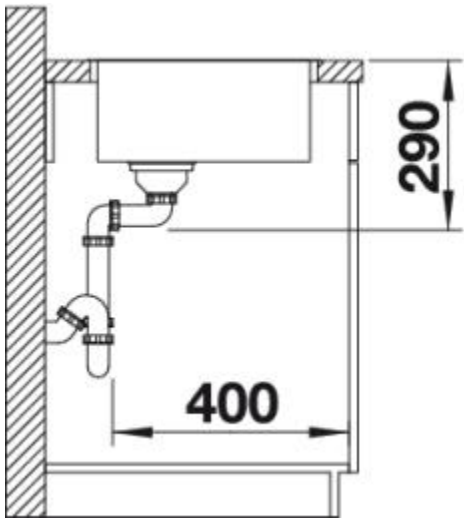

Surfaces

Stainless steel
18/10

Stainless steel 18/10

Item No. BL467004

Details

Top View

Side View

Front View

Scope of supply

waste and overflow fitting with space-saving pipe, 3 1/2" basket strainer, fixing kit (sealing not included)

Design tips

Cabinet Width: 60 cm

Bowl depth: 190 mm

Cut out size: 530 x 430 x 15R