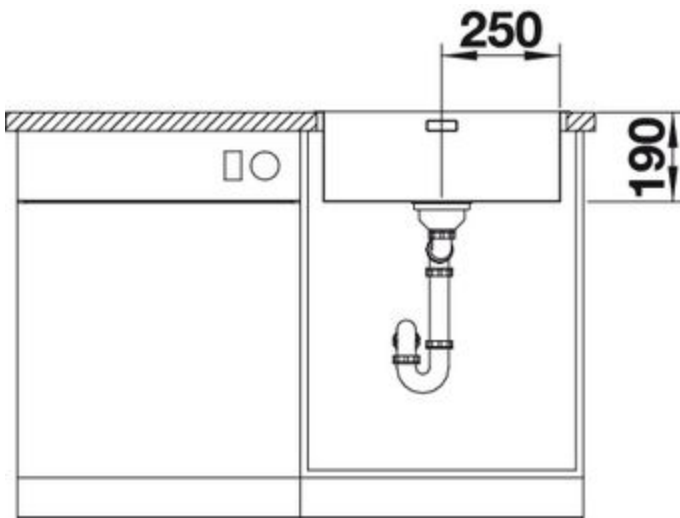

Surfaces

Stainless steel
18/10

Stainless steel 18/10

Item No. BL467004

Details

Top View

Side View

Front View

Scope of supply

waste and overflow fitting with space-saving pipe, 3 1/2" basket strainer, fixing kit (sealing not included)

Design tips

Cabinet Width: 60 cm

Bowl depth: 190 mm

Cut out size: 530 x 430 x 15R