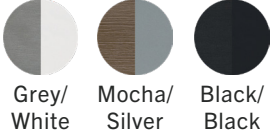

## EVELEEN

With its contemporary design, Eveleen outdoor seating and tables are a go-to option for creating a chic yet comfortable outdoor space. Constructed from durable aluminum and polywood slats, Eveleen is designed to withstand the elements. Mix and match chairs, barstools, and benches with round, square, and rectangle tables for a tailored and cohesive look. The broad selection of seating and table options ensures Eveleen will be a classic staple and a good fit for a multitude of spaces.

**FEATURES**

- Indoor and outdoor use
- Dining chair, barstool, rocker, and bench seating
- Café and bar height tables available in round, square, and rectangle tops
- Powder coated aluminum frame
- Polywood seat and back, square and rectangle table surface
- Round tables have phenolic tops
- Corrosion and fade resistant

**FINISHES**

**Seating | Square & Rectangle Tables**  
Polywood/Frame Combos

Grey/ White    Mocha/ Silver    Black/ Black

**Round Tables**  
Base

White    Silver

Phenolic Top

Designer White    Fashion Grey