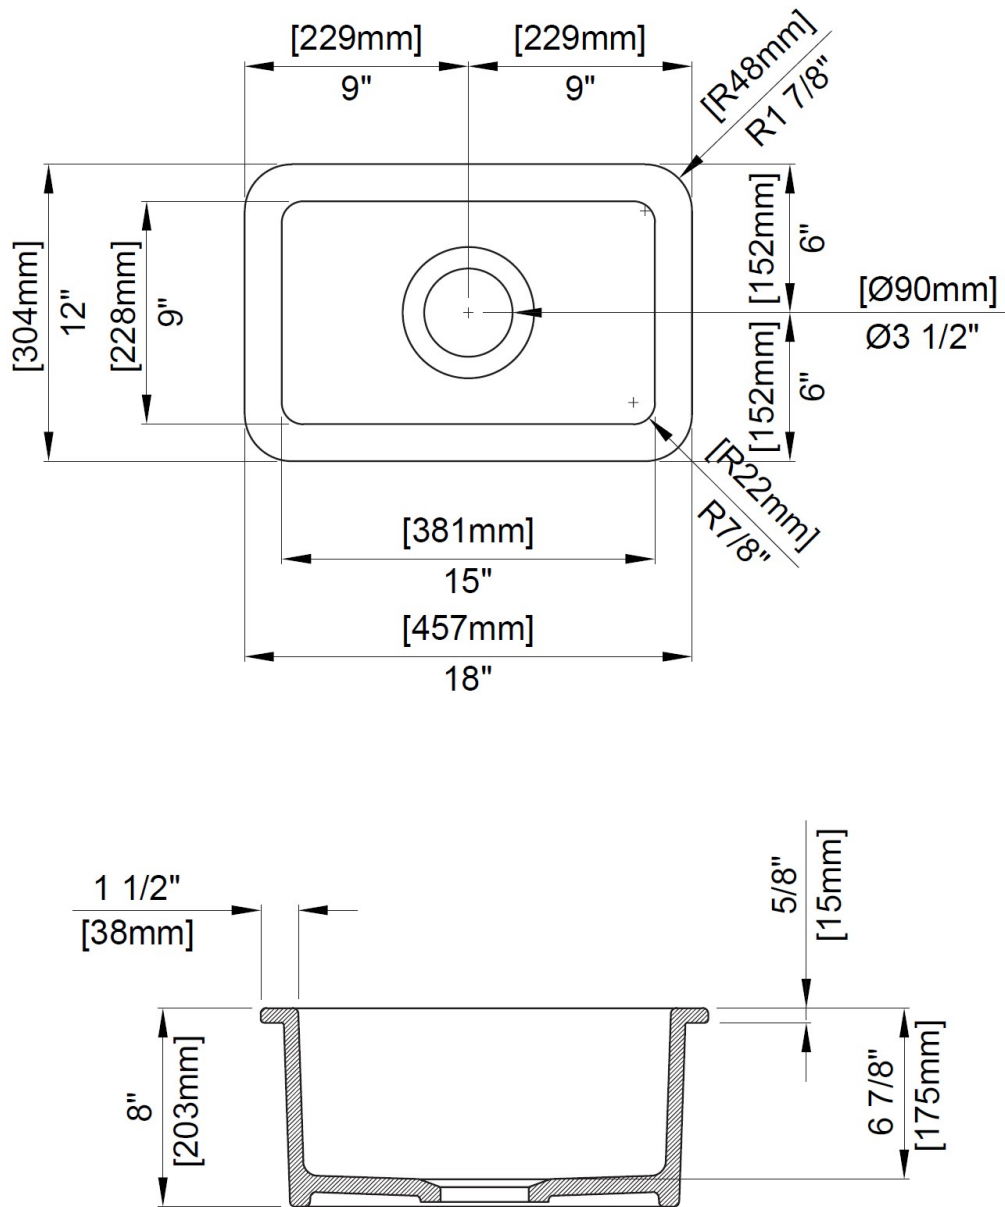

**DIMENSIONS:**            NOMINAL DIMENSIONS (OUTSIDE)  
                                  12" x 18" x 8"

                                  INSIDE BOWL DIMENSIONS  
                                  9" wide  
                                  15" front-to-back  
                                  6.75" depth

## DIMENSIONS

**IMPORTANT:** Dimensions of fixtures are nominal and may vary within the range of tolerance established by ANSI standards. These measurements are subject to change or cancellation. No responsibility is assumed for use of superseded or voided pages.