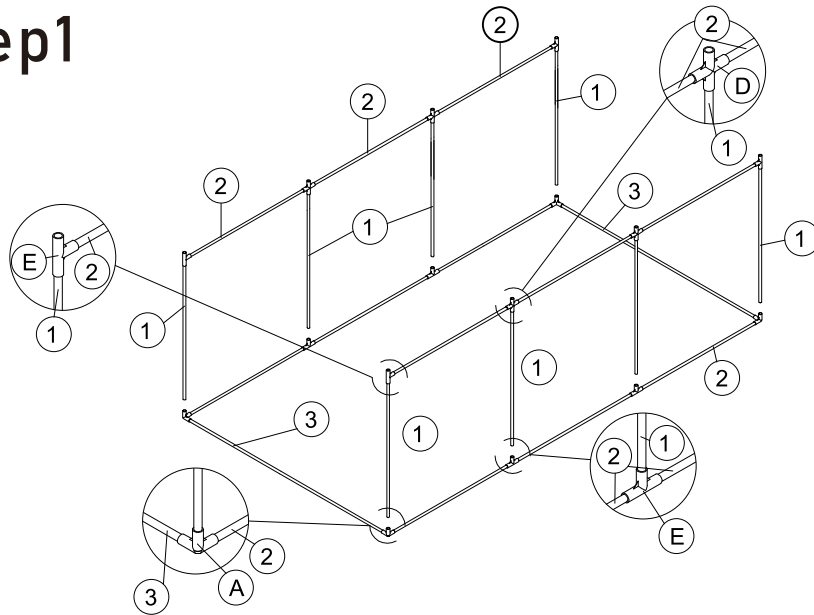

Step1

Step2

Step3

Please don't hesitate to contact us for any further questions,
your satisfaction is guaranteed.

support@aodorshop.com

<https://aodorshop.com/>