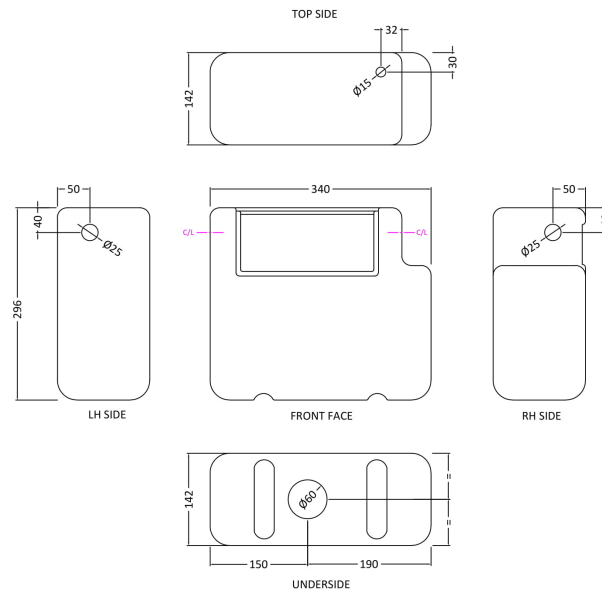

### Product Dimensions

Length (mm):	
Width (mm):	340
Height (mm):	296
Depth (mm):	142
Nett Weight (kg):	1.7

### Packaging Dimensions

Height (mm):	300
Width (mm):	150
Depth (mm):	350
Gross Weight (kg):	1.7

### Outer Box Dimensions (If Applicable)

Height (mm):	
Width (mm):	
Length (mm):	
Depth (mm):	
Gross Weight (kg):	
Barcode:	5055275826683

### Product Details

Country of Origin:	China
Fitting Instruction:	No
CE Certification:	
Product Material:	Plastic
Heating Element Wattage:	Not Applicable
Colour/Finish:	White
Product Diameter:	Not Applicable
Connection Size:	1/2" Bsp