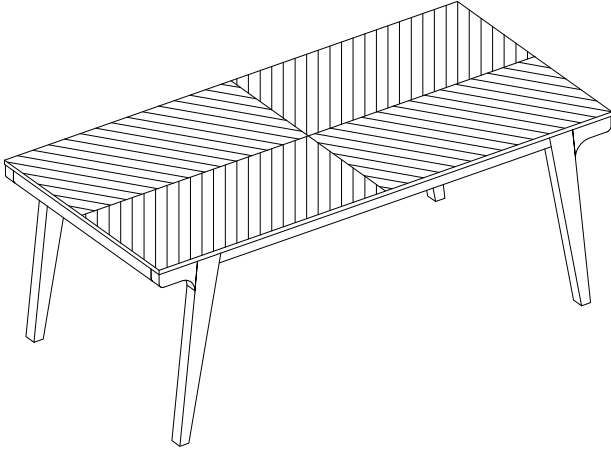

# DINING TABLE

## ASSEMBLY INSTRUCTIONS

10 MIN

x2

①	TOP x 1PC
②	LEGS x 4PCS

<b>A</b>  M8x50: 12pcs	<b>B</b>  M8x2x19: 12pcs	<b>C</b>  M8x1.2x13: 12pcs	<b>D</b>  M13: 1pc
---	---	---	---