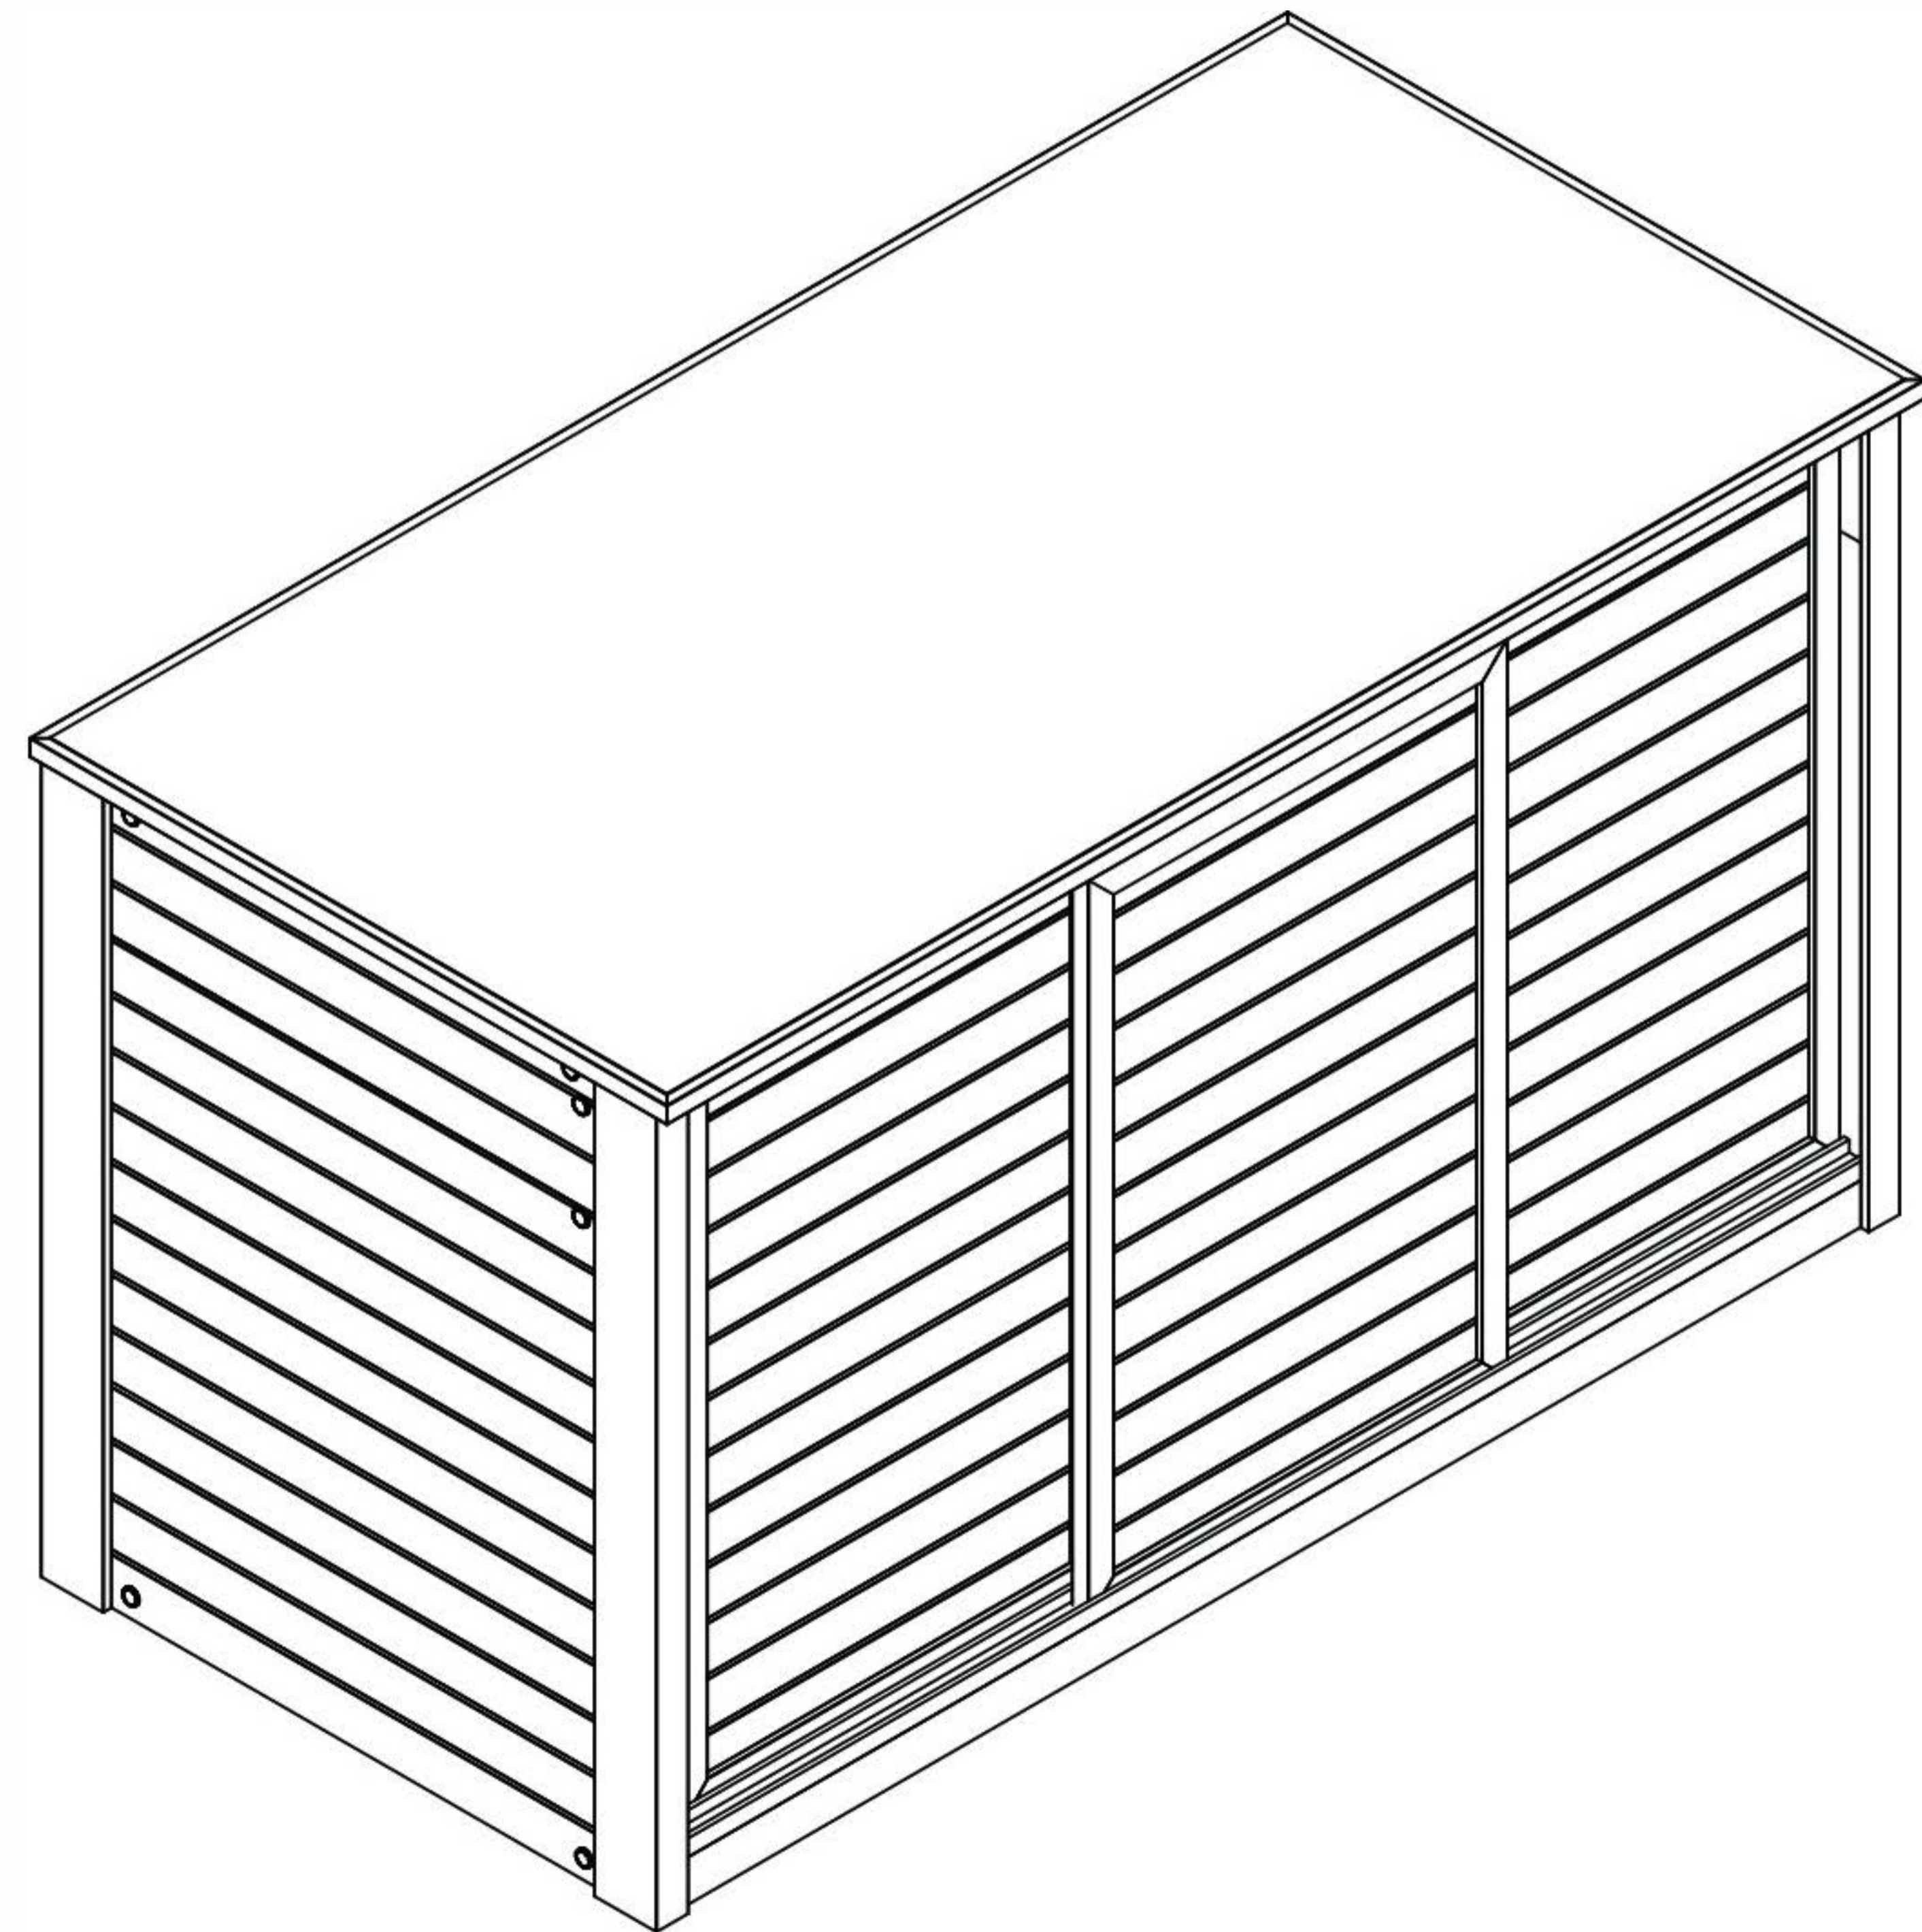

48" Versa Stand

Parts List

Part 1 X 1

Part 2 X 1

Part 3 X 1

Part 4 X 1

Part 5 X 1

Part 6 X 1

Part 7 X 1

Part 8 X 3

Ⓐ X 4
7/8" (2.2CM)

Ⓑ X 16
1 5/8" (4.2CM)

Ⓒ X 2

Step 1 .

Step 2 .

Step 3 .