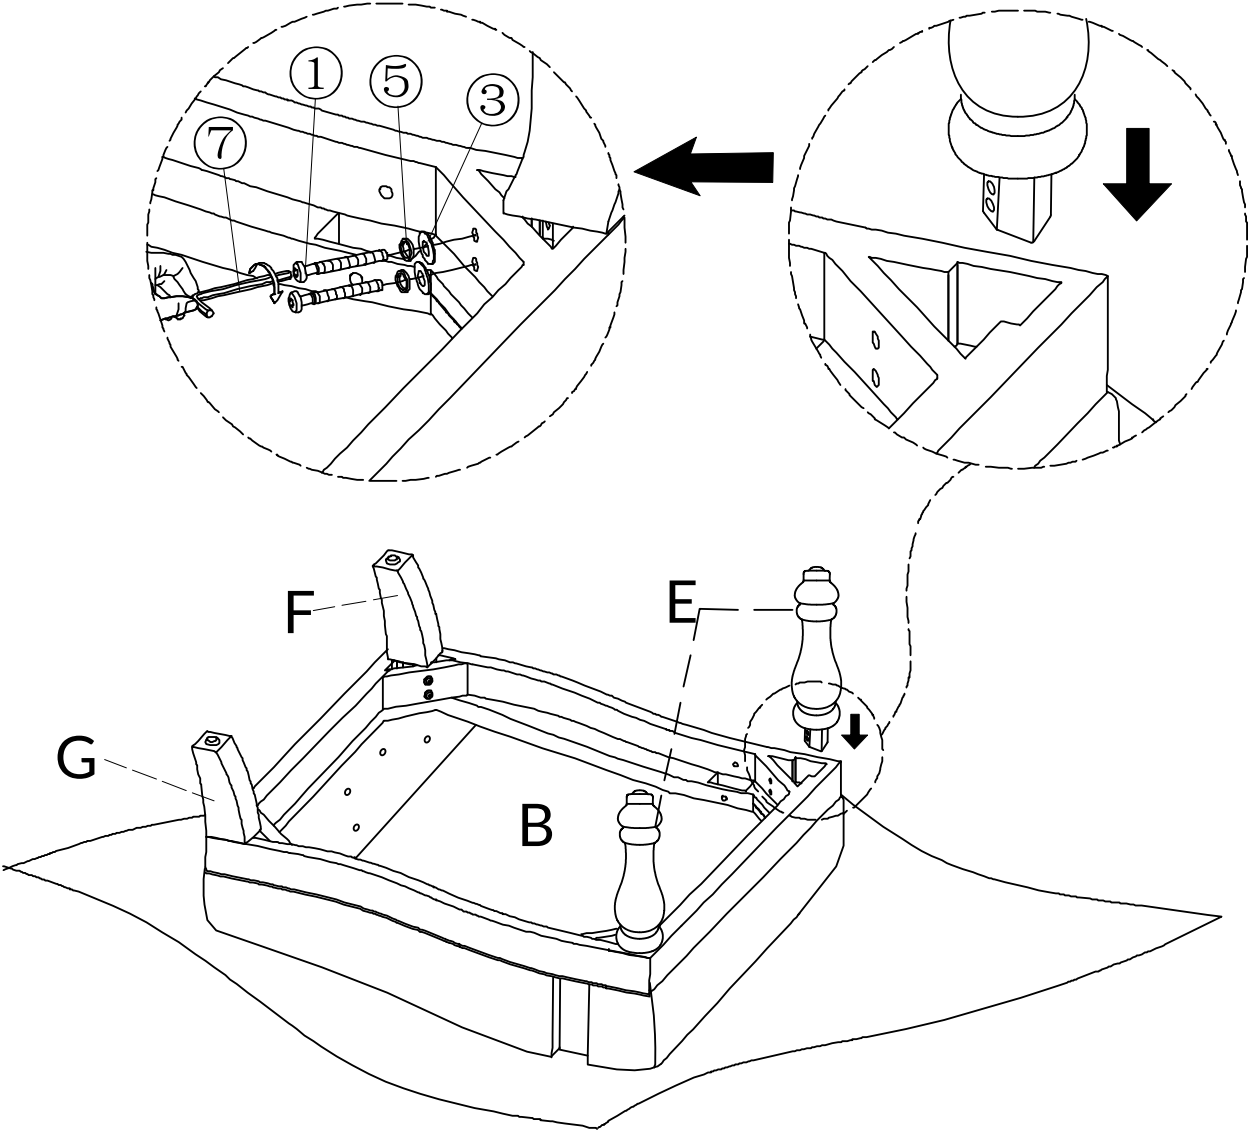

Fx1 Back right Leg

Gx1 Back left Leg

## Hardware List

<p>①x16+1 Screw</p>  <p>M8x65mm</p>	<p>②x2+1 Screw</p>  <p>M8x45mm</p>	<p>③x12+1 Flat washer</p>  <p>M8x22mm</p>
<p>④x4+1 Flat washer</p>  <p>M8x30mm</p>	<p>⑤x16+1 Spring washer</p>  <p>M8</p>	<p>⑥x2+1 wooden plug</p>  <p>φ 15</p>
<p>⑦x1 Allen key</p>  <p>M6</p>		

**Step 1**

Open carton → Remove all parts → Check against Parts List

You can Find it inside bottom of Seat B!

**Step 2**

①x8	③x8	⑤x8	⑦x1
			
M8×65mm	M8×22mm	M8	M6

**Step 3**

**Caution:** Don't fasten any bolt until end of step 7!