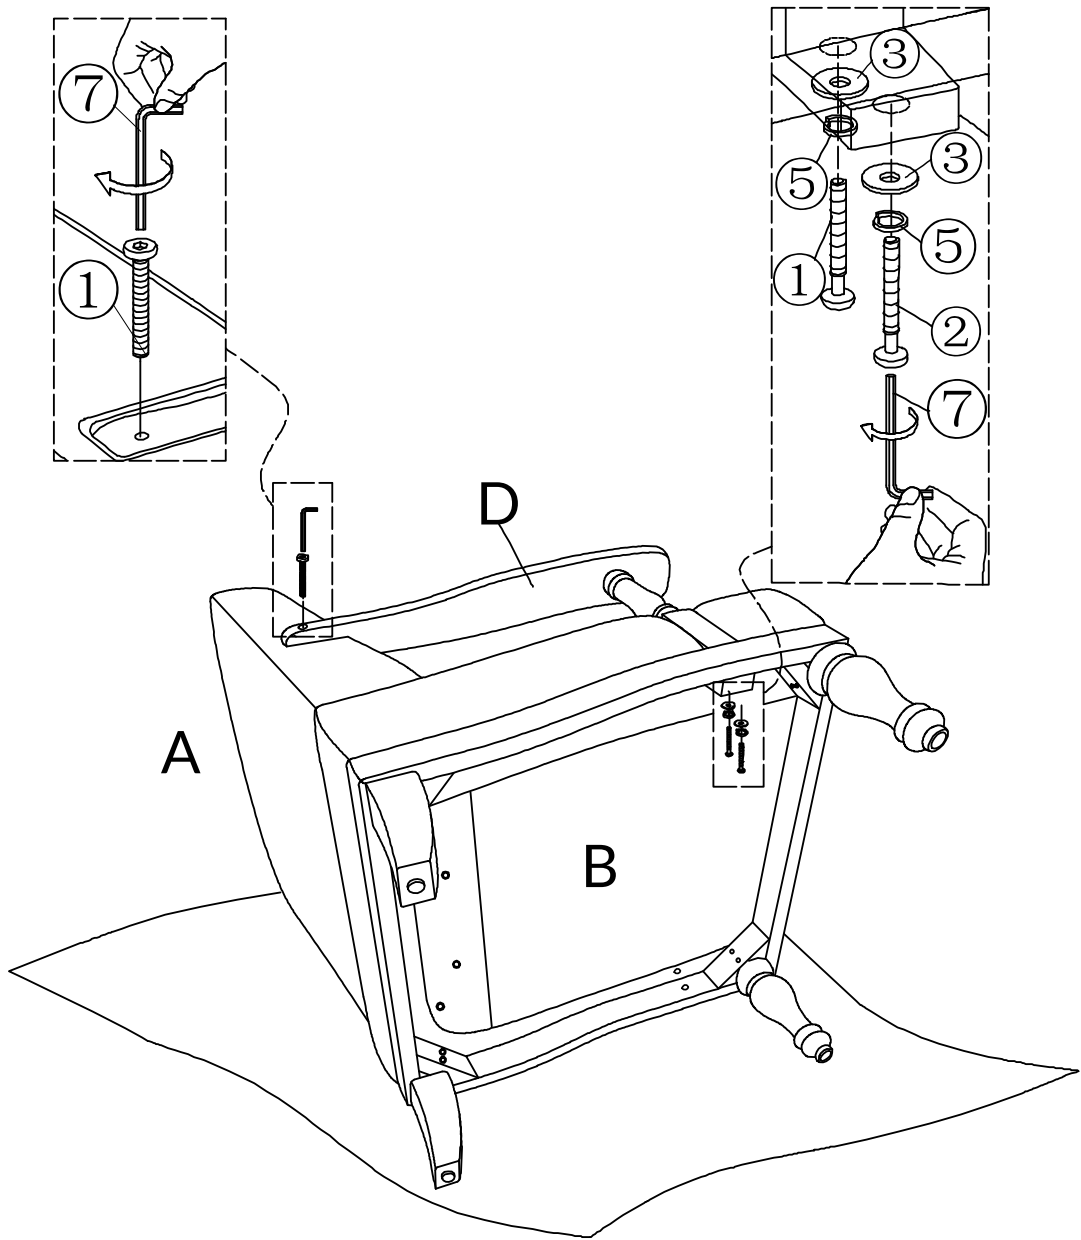

## Hardware List

<p>①x16+1 Screw</p>  <p>M8x65mm</p>	<p>②x2+1 Screw</p>  <p>M8x45mm</p>	<p>③x12+1 Flat washer</p>  <p>M8x22mm</p>
<p>④x4+1 Flat washer</p>  <p>M8x30mm</p>	<p>⑤x16+1 Spring washer</p>  <p>M8</p>	<p>⑥x2+1 wooden plug</p>  <p>φ 15</p>
<p>⑦x1 Allen key</p>  <p>M6</p>		

**Step 1**

Open carton → Remove all parts → Check against Parts List

You can Find it inside bottom of Seat B!

**Step 2**

①x8	③x8	⑤x8	⑦x1
			
M8×65mm	M8×22mm	M8	M6

**Step 3**

**Caution:** Don't fasten any bolt until end of step 7!

①x4	④x4	⑤x4	⑦x1
			
M8×65mm	M8×30mm	M8	M6

**Step 4**

**Step 5**

①x2	②x1	③x2	⑤x2	⑦x1
				
M8×65mm	M8×45mm	M8×22mm	M8	M6

**Step 6**

**Step 7**

**Caution:**  
Tighten all bolts!

①x2	②x1	③x2	⑤x2	⑦x1
				
M8×65mm	M8×45mm	M8×22mm	M8	M6