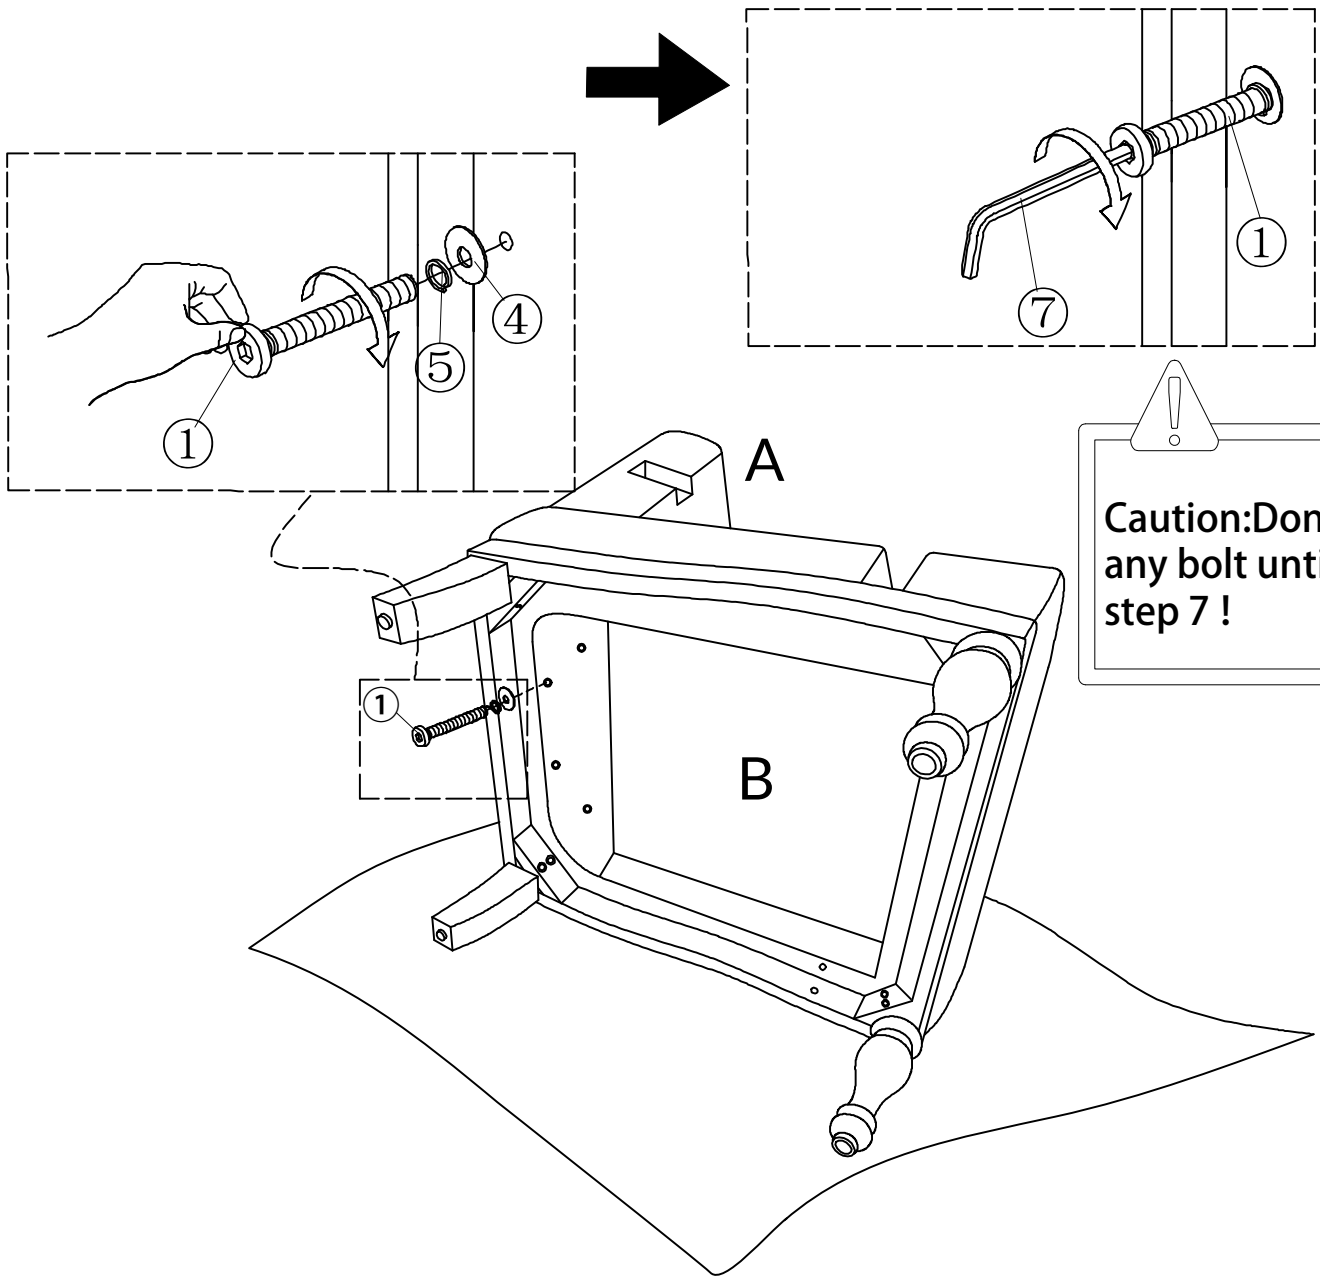

## Hardware List

<p>①x16+1 Screw</p>  <p>M8x65mm</p>	<p>②x2+1 Screw</p>  <p>M8x45mm</p>	<p>③x12+1 Flat washer</p>  <p>M8x22mm</p>
<p>④x4+1 Flat washer</p>  <p>M8x30mm</p>	<p>⑤x16+1 Spring washer</p>  <p>M8</p>	<p>⑥x2+1 wooden plug</p>  <p>φ 15</p>
<p>⑦x1 Allen key</p>  <p>M6</p>		

**Step 1**

Open carton → Remove all parts → Check against Parts List

You can Find it inside bottom of Seat B!

**Step 2**

①x8	③x8	⑤x8	⑦x1
			
M8×65mm	M8×22mm	M8	M6

**Step 3**

**Caution:** Don't fasten any bolt until end of step 7!