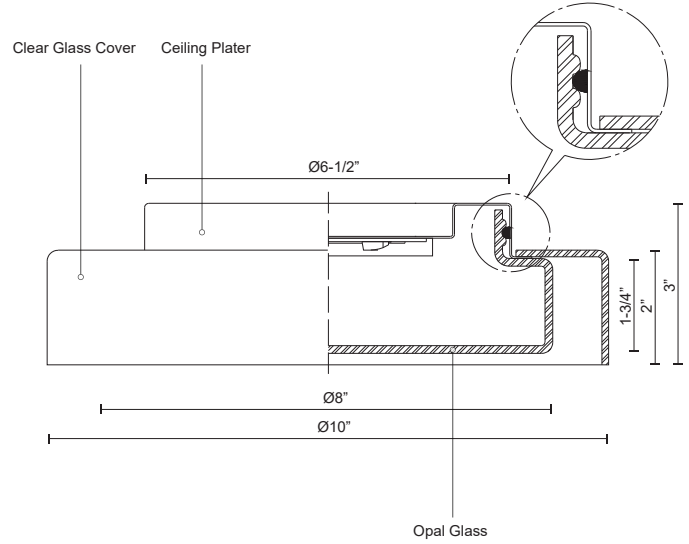

ASTON
FM48610
 FLUSH MOUNT

PROJECT

DESCRIPTION

Clear round aesthetic glass. Opal glass cylindrical diffuser. Powder-coated white steel ceiling plate. Down light. Custom options available.

SPECIFICATION DETAILS

* For custom options, consult factory for details.

| | |
|-----------------------------|---|
| Fixture Dimensions | D10" x H3" |
| Light Source | AC LED Module |
| Wattage | 7W |
| Total Lumens | 600lm |
| Delivered Lumens | CL-396lm |
| Voltage | 120V |
| Color Temperature | 3000K |
| CRI (Ra) | 90CRI |
| Optional Color Temps | 2700K - 5000K Available, Minimum Order Quantities Apply |
| LED Rated Life | 50,000 hours |
| Dimming | 100% - 10%, ELV Dimmer (Not Included) |
| Shade Details | Clear Glass Shade |
| Glass Details | Opal Glass |
| Location | Dry |
| Compliance | T24-JA8 |
| Warranty | 5 Years |
| Mounting Style | All Orientation; Ceiling and Wall; |
| CEC Title 24 JA8 | Yes, JA8-19 |
| Finish Option(s) | Clear |