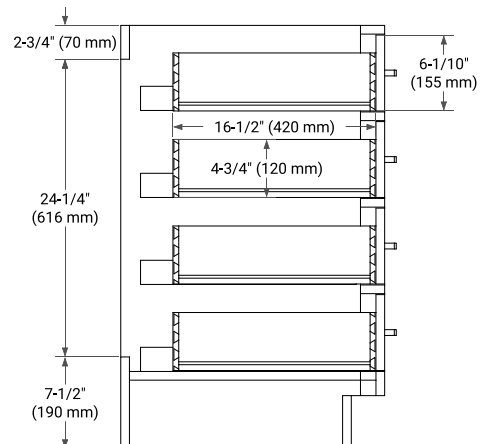

## BASE CABINET DIMENSIONS

42" W x 21.5" D x 34.5" H

## SIDE VIEW

## PLAN VIEW

## OVERALL DIMENSIONS

42.25" W x 22" D x 1.5" H