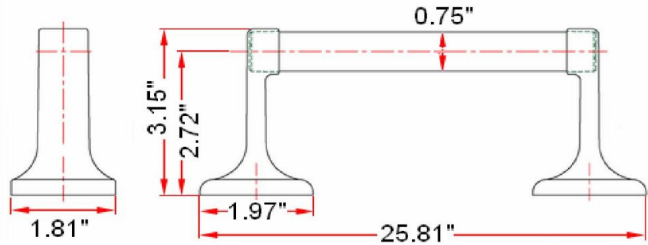

Millbridge 24-Inch Towel Bar

Polished Chrome

SPECIFICATIONS

MATERIAL CONSTRUCTION:	Zinc
PVD FINISH:	No
ASSEMBLY REQUIRED:	Yes
TOOLS NEEDED FOR INSTALLATION:	Screwdriver
ASSEMBLED DIMENSIONS:	3.15" H x 25.81" L x 1.81" D
ASSEMBLED WEIGHT:	0.88 lbs.
MIN. LENGTH:	N/A
MAX LENGTH:	N/A
SCREWS INCLUDED:	Yes
DRYWALL ANCHORS INCLUDED:	Yes
CENTER TO CENTER:	N/A