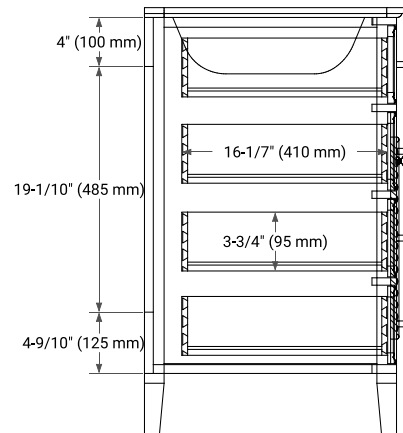

48" SINGLE SINK BASE CABINET

BASE CABINET DIMENSIONS

48" W x 21.5" D x 33.5" H

FEATURES

- Solid wood frame & plywood panels
- Dovetail drawers and joints
- Soft closing doors & drawers

HARDWARE FINISHES

Brushed Nickel   Satin Brass   Matte Black   Polished Chrome

AVAILABLE COLORS

White   Grey

PLAN VIEW