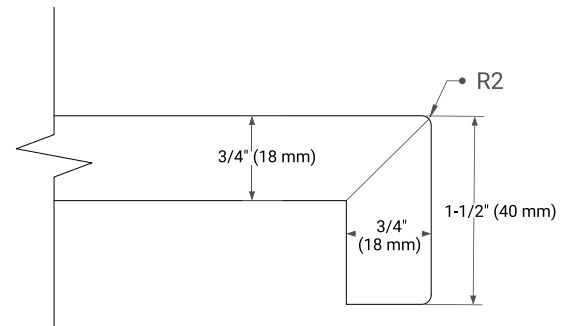

EDGE SIDE VIEW