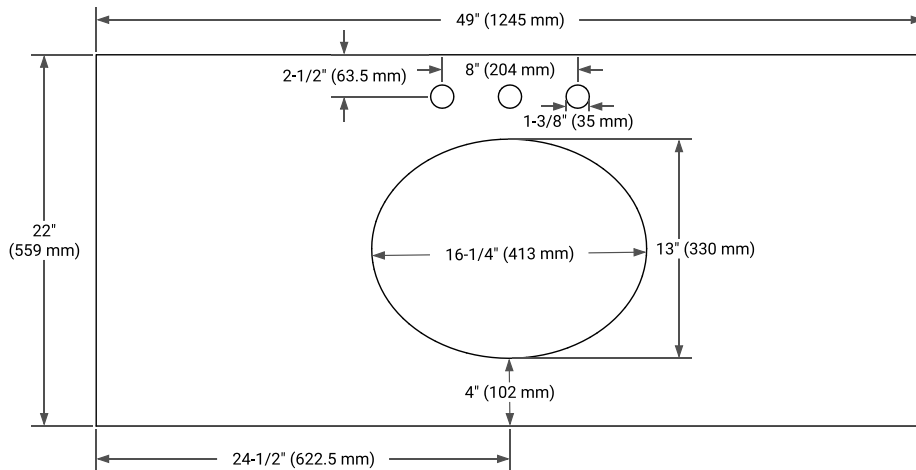

49" SINGLE OVAL SINK COUNTERTOP WITH 1.5 IN. THICKNESS

OVERALL DIMENSIONS

49" W x 22" D x 1.5" H

COUNTERTOP OPTIONS

FEATURES

- Solid countertop with mitered edges & seams
- Undermount white oval sink
- Pre-drilled for 8" widespread faucet

INCLUDED

- Countertop
- Matching Backsplash
- Oval Sink

COUNTERTOP PLAN VIEW