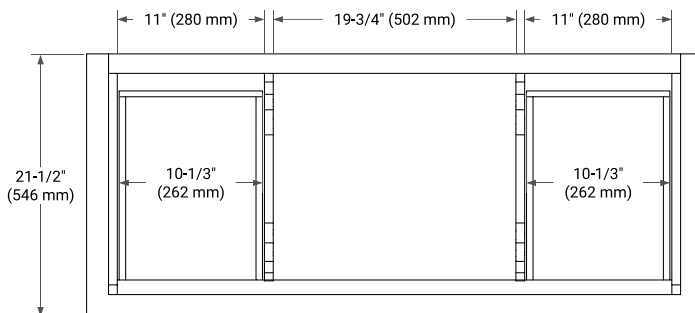

48" SINGLE SINK BASE CABINET

BASE CABINET DIMENSIONS

48" W x 21.5" D x 33.5" H

FEATURES

- Solid wood frame & plywood panels
- Dovetail drawers and joints
- Soft closing doors & drawers

HARDWARE FINISHES

Brushed Nickel   Satin Brass   Matte Black   Polished Chrome

AVAILABLE COLORS

White   Grey

PLAN VIEW