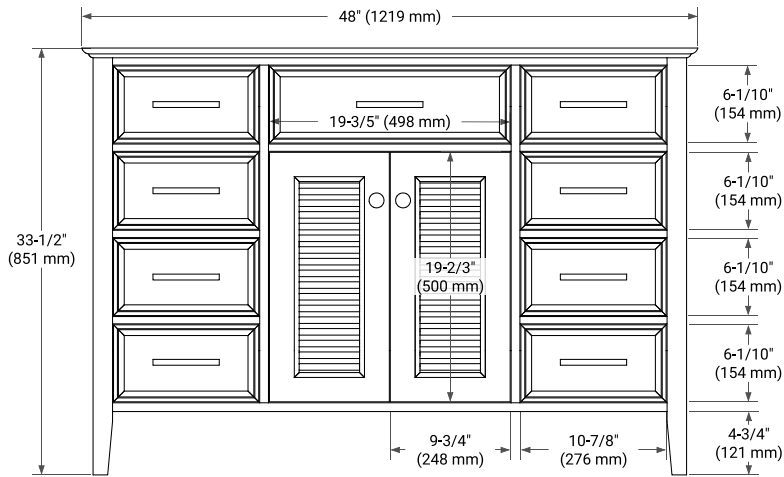

AVAILABLE COLORS

White   Grey

FRONT VIEW