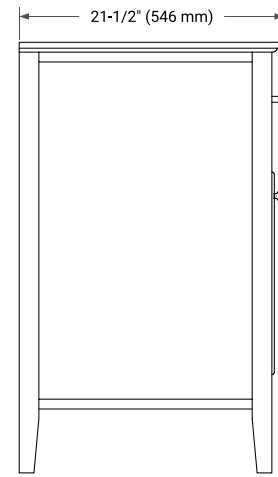

## BASE CABINET DIMENSIONS

48" W x 21.5" D x 33.5" H

## AVAILABLE COLORS

White    Grey

FRONT VIEW

SIDE VIEW

PLAN VIEW

# 49" SINGLE OVAL SINK COUNTERTOP WITH 1.5 IN. THICKNESS

## OVERALL DIMENSIONS

49" W x 22" D x 1.5" H