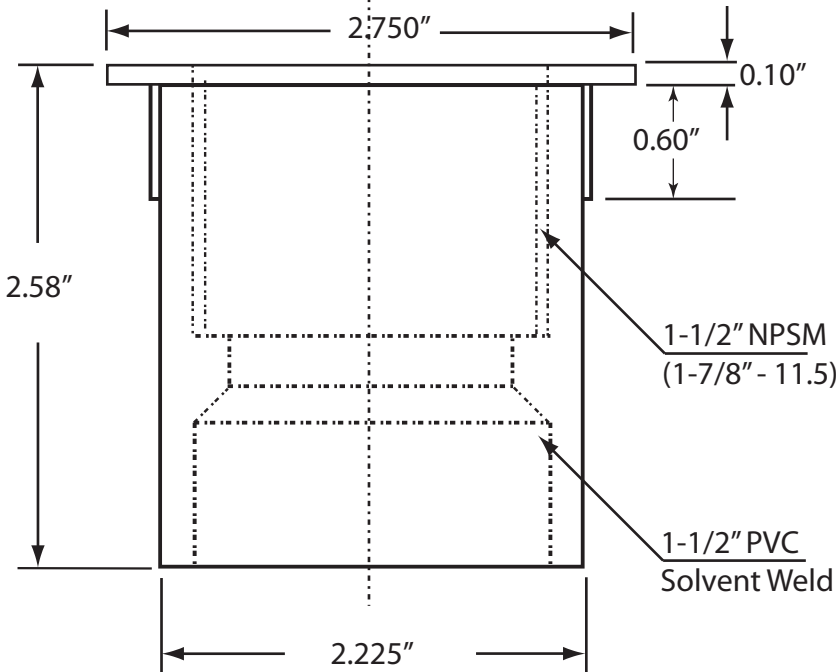

2-3/4"

Red Fiber Gasket
204-F

2-3/4"
Diameter

Hold Down Nut
204-LN-B

PVC Straight Adapter
442P

WESTBRASS
Fine Decorative Plumbing Since 1935

2429 E. Olympic Blvd.
Los Angeles, CA 90021

TITLE Brass Tip-Toe with Illusionary Overflow and Adapter for Integral Overflow

DWG NO. D980LTBPA DATE 5-16-2018 REV B

Scale NTS mrohlf Sheet 1 of 1