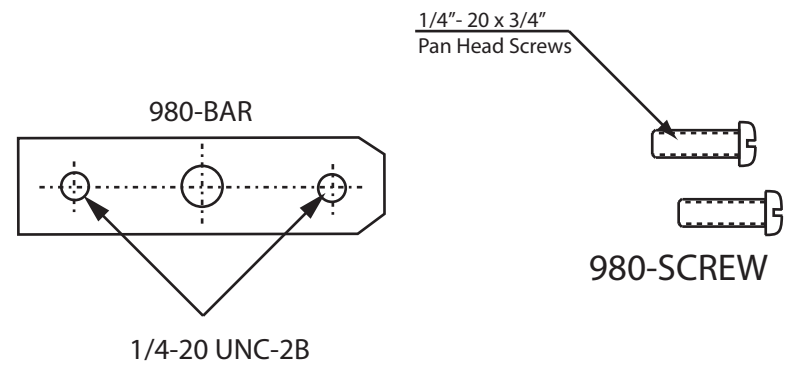

2-3/4"

Red Fiber Gasket
204-F

2-3/4"
Diameter

Hold Down Nut
204-LN-B

PVC Straight Adapter
442P

WESTBRASS
Fine Decorative Plumbing Since 1935

2429 E. Olympic Blvd.
Los Angeles, CA 90021

TITLE Brass Tip-Toe with Illusionary Overflow and Adapter for Integral Overflow