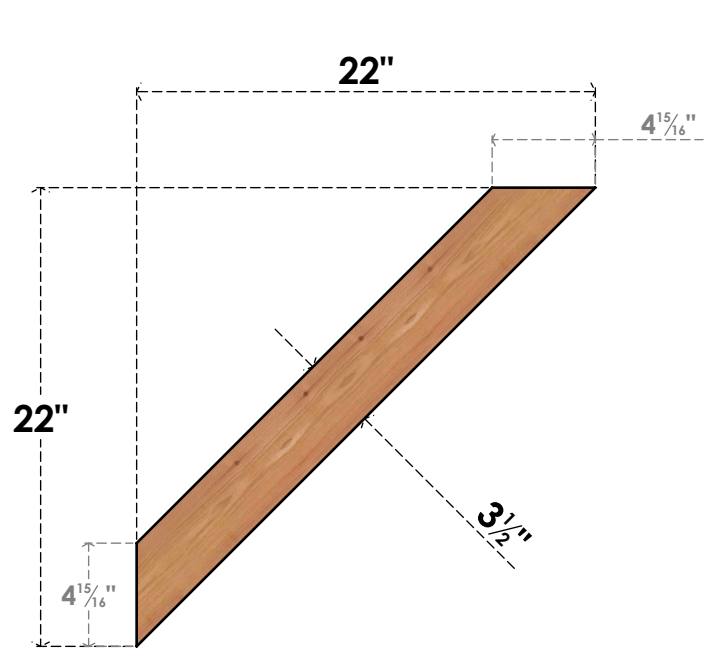

BRC04X22X22TRA00SWR

3 1/2"W X 22"D X 22"H TRADITIONAL SMOOTH BRACE, WESTERN RED CEDAR

SIDE

FRONT

EKENA MILLWORK
 2300 WEST MAIN ST.
 CLARKSVILLE, TX 75426
 TOLL FREE: 866-607-0453
 WWW.EKENAMILLWORK.COM

NOTES