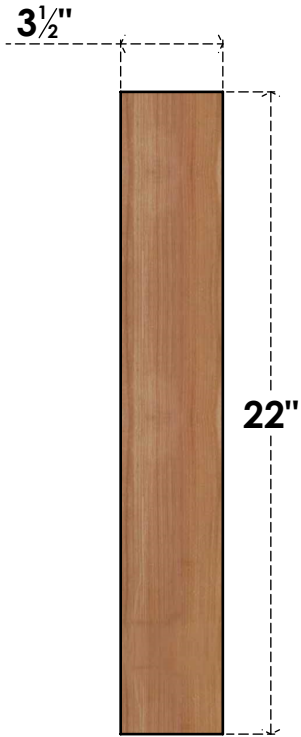

BRC04X22X22TRA00SWR

3 1/2"W X 22"D X 22"H TRADITIONAL SMOOTH BRACE, WESTERN RED CEDAR

SIDE

FRONT

EKENA MILLWORK
 2300 WEST MAIN ST.
 CLARKSVILLE, TX 75426
 TOLL FREE: 866-607-0453
 WWW.EKENAMILLWORK.COM

NOTES