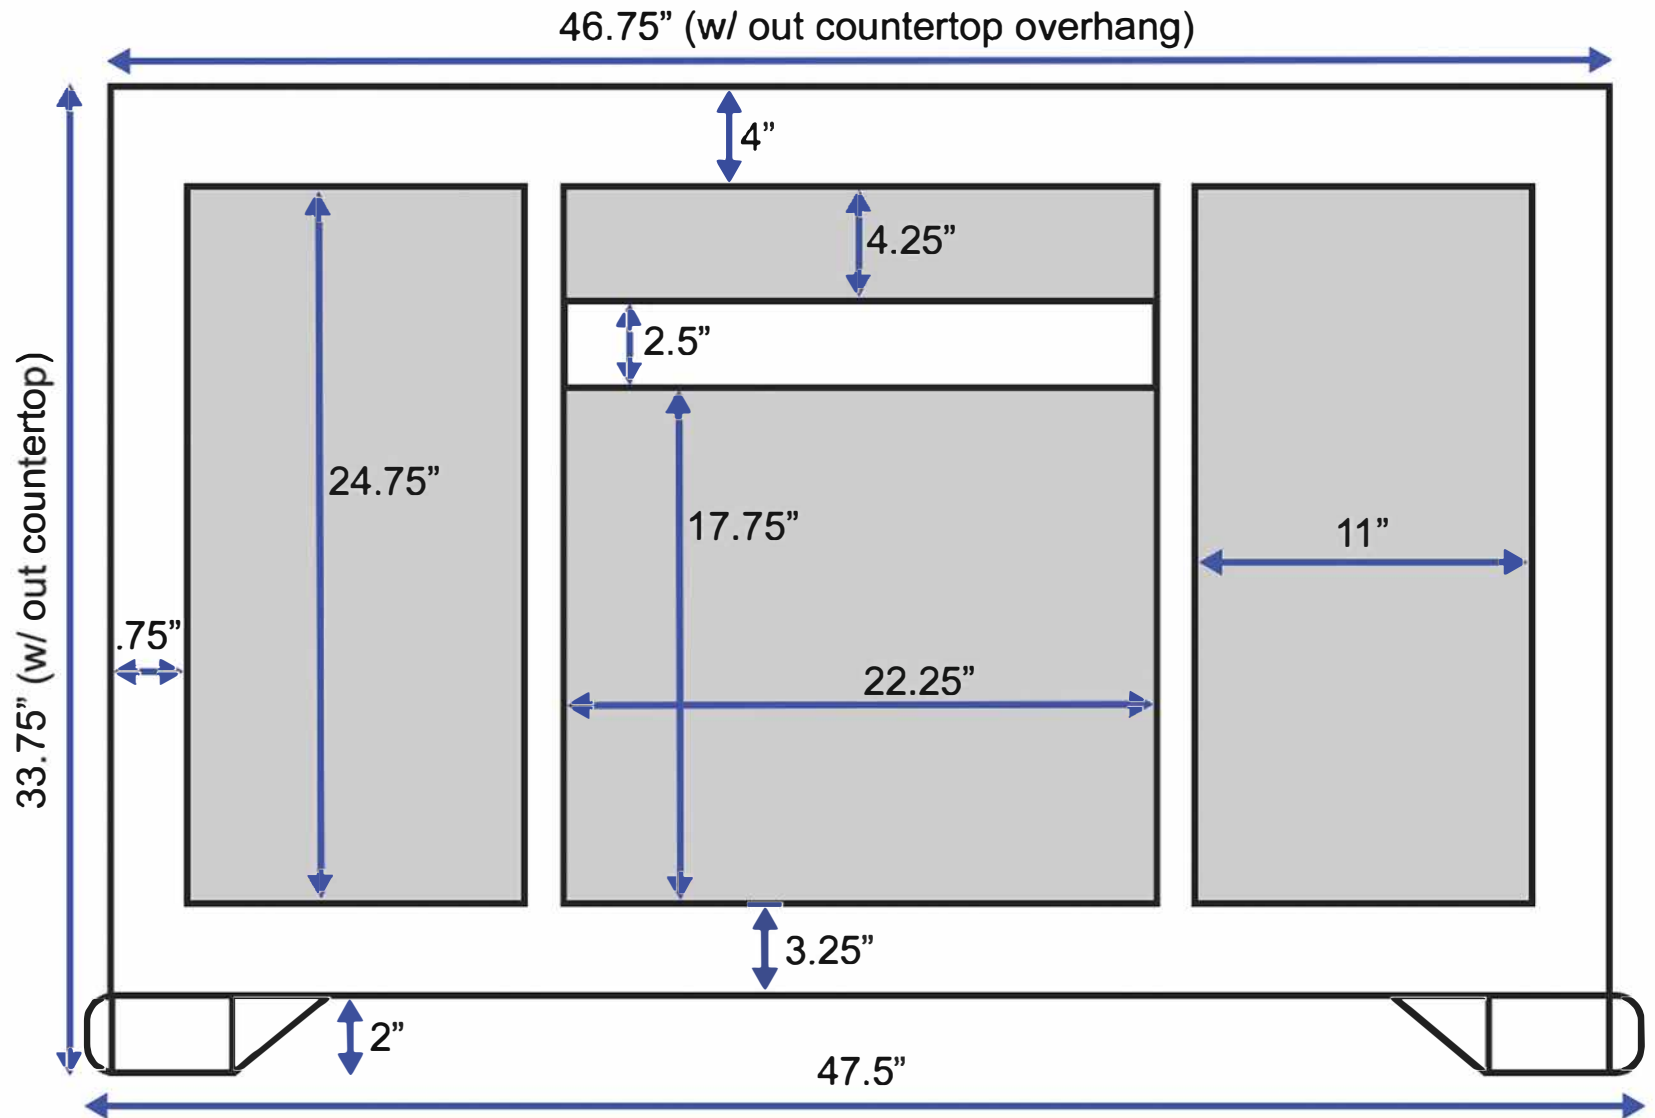

Zelda 48-inch Bath Vanity (Back View)

All measurements are approximate and rounded to the nearest quarter inch.
Please allow for a slight margin of error.