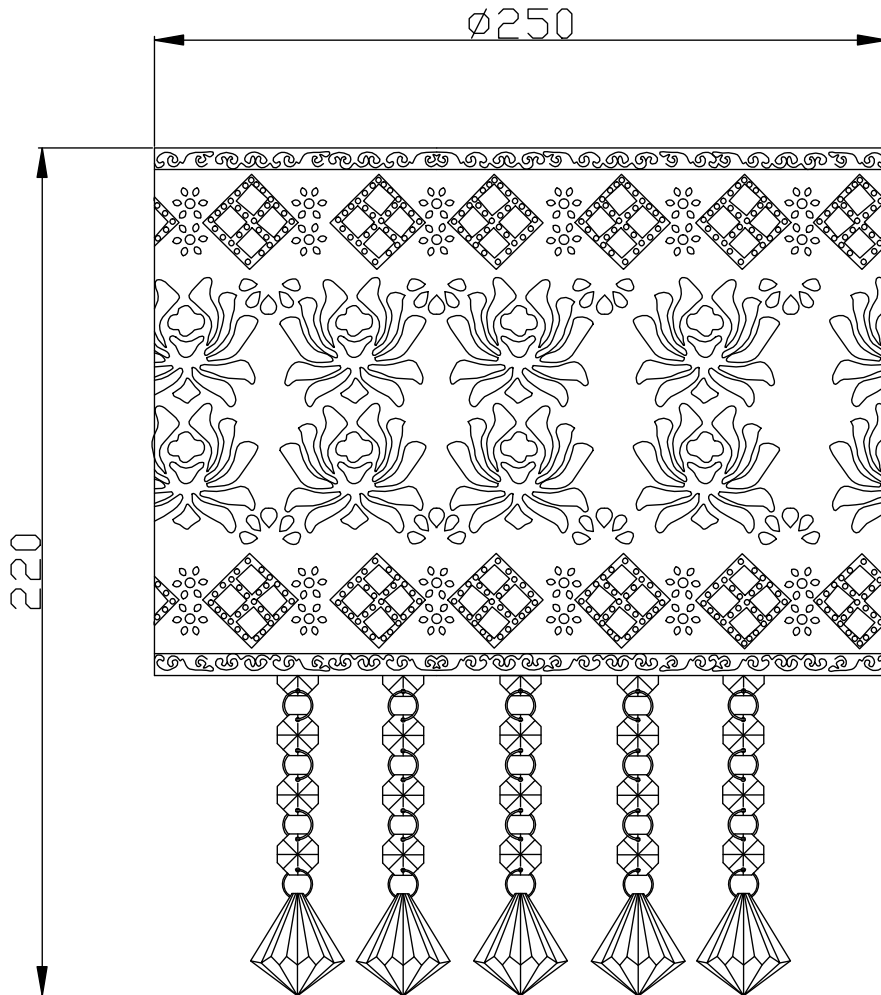

CERTIFICATION

CONTACT