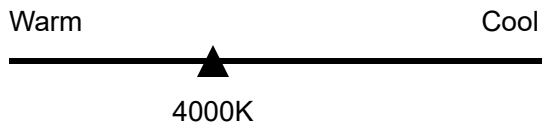

Lighting Facts

Per Bulb

Brightness **450 lumens**

Estimated Yearly Energy Cost **\$0.60**

Based on 3 hrs/day, 11¢/kWh
Cost depends on rates and use

Life **13.7 years**

Based on 3 hrs/day

Light Appearance